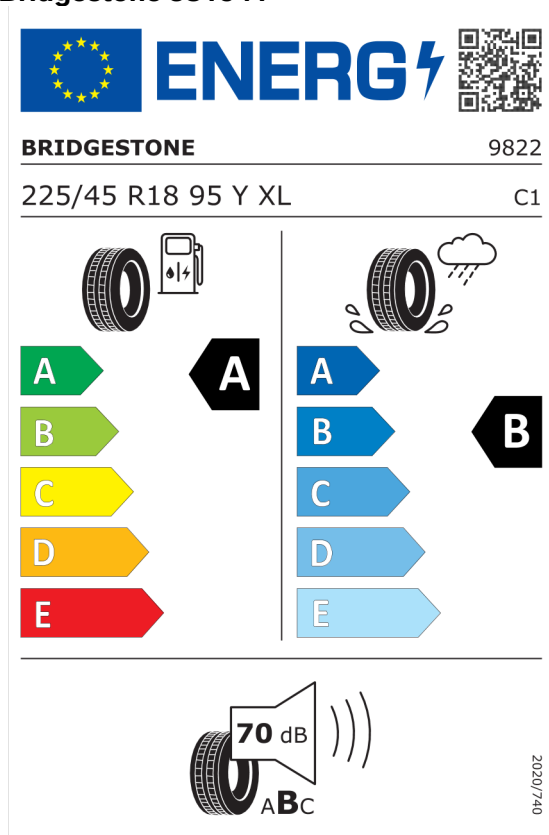

Ponuka
Číslo kalkulácie: 106696
Dátum: 24.04.2024
Platnosť do: 08.05.2024

EU Energetický štítok pre kolesá

Bridgestone 381541

<https://eprel.ec.europa.eu/qr/381541>