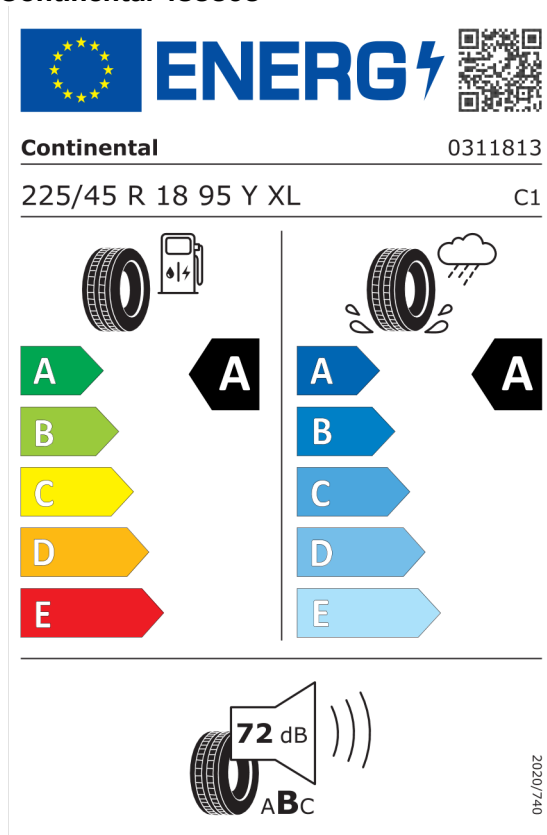

Ponuka
Číslo kalkulácie: 106696
Dátum: 24.04.2024
Platnosť do: 08.05.2024

EU Energetický štítok pre kolesá

Bridgestone 381541

<https://eprel.ec.europa.eu/qr/381541>

Continental 483303

<https://eprel.ec.europa.eu/qr/483303>

Číslo kalkulácie.
Dátum
Platnosť do

Ponuka
106696
24.04.2024
08.05.2024

Pirelli 595504

The image shows the ENERGY label for the Pirelli 595504 tire. It features the European Union flag and the word "ENERGY" with a lightning bolt icon. A QR code is located to the right. Below the logo, the brand name "PIRELLI" and the number "27459" are displayed. The tire specification "225/45R18 95 Y XL" and the class "C1" are listed. The label is divided into two sections: fuel consumption and wet grip. The fuel consumption section shows a scale from A (green) to E (red) with a black arrow pointing to A. The wet grip section shows a scale from A (blue) to E (light blue) with a black arrow pointing to B. At the bottom, there is a noise level icon showing a tire and a speaker with "69 dB" and "ABC" below it. A vertical code "2020/740" is on the right side.

<https://eprel.ec.europa.eu/qr/595504>

Michelin 445666

The image shows the ENERGY label for the Michelin 445666 tire. It features the European Union flag and the word "ENERGY" with a lightning bolt icon. A QR code is located to the right. Below the logo, the brand name "MICHELIN" and the number "651590" are displayed. The tire specification "225/45R18 95 Y XL" and the class "C1" are listed. The label is divided into two sections: fuel consumption and wet grip. The fuel consumption section shows a scale from A (green) to E (red) with a black arrow pointing to A. The wet grip section shows a scale from A (blue) to E (light blue) with a black arrow pointing to B. At the bottom, there is a noise level icon showing a tire and a speaker with "70 dB" and "ABC" below it. A vertical code "2020/740" is on the right side.