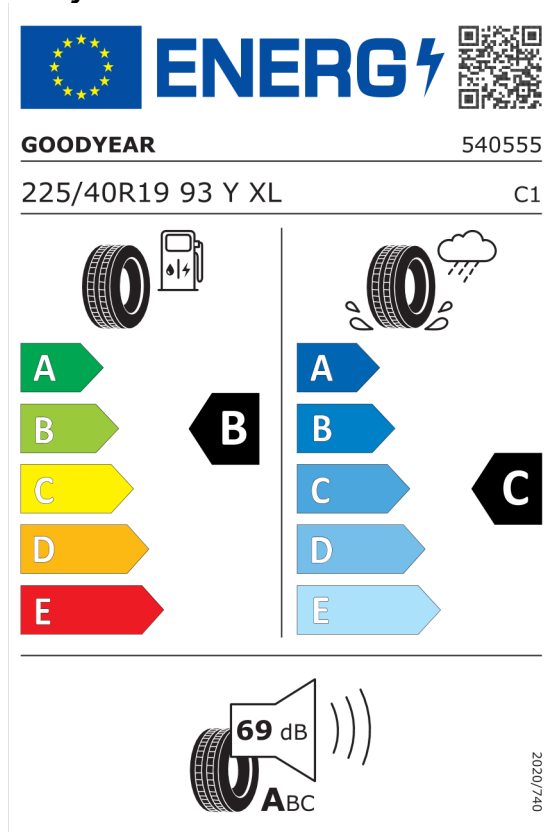

EU Energetický štítok pre kolesá

Goodyear 529638

<https://eprel.ec.europa.eu/qr/529638>

Pirelli 595518

<https://eprel.ec.europa.eu/qr/595518>

Ponuka
Číslo kalkulácie. 106468
Dátum 17.04.2024
Platnosť do 01.05.2024

2020/740

<https://eprel.ec.europa.eu/qr/529635>

Číslo kalkulácie.
Dátum
Platnosť do

Ponuka
106468
17.04.2024
01.05.2024

Pirelli 595517

The image shows the ENERGY label for Pirelli 595517. It features the European Union flag and the word "ENERGY" with a lightning bolt. A QR code is located to the right. Below the header, the brand "PIRELLI" and the number "27508" are listed. The tire specification "255/35R19 96 Y XL" and the class "C1" are shown. The label is divided into two columns: the left column shows fuel consumption with a scale from A (green) to E (red), and the right column shows wet grip with a scale from A (dark blue) to E (light blue). A large black arrow points to "B" in both columns. At the bottom, a noise level of 68 dB is indicated with a speaker icon and the letters "ABC". A small vertical text "2020/740" is on the right side.