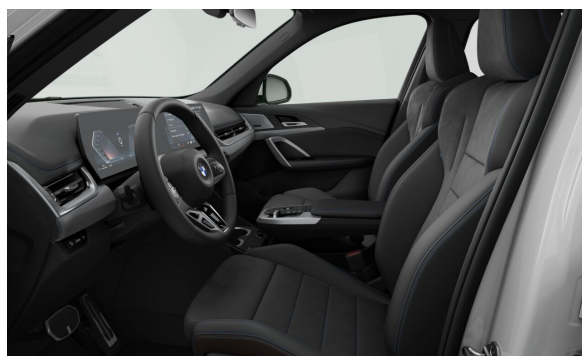

INTERIOR.

FKTNL	M Alcantara/Veganza combination Black/contrast stitching Blue	Gross Price EUR 0,00