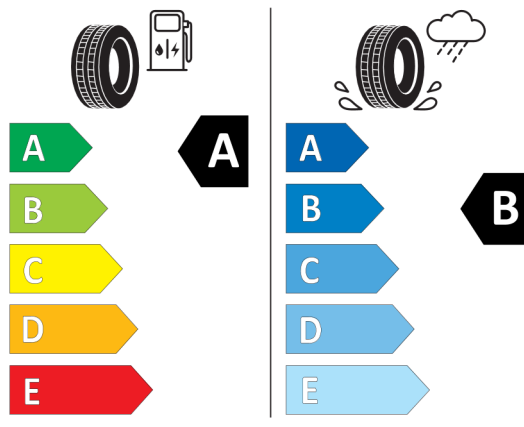

2020/740

<https://eprel.ec.europa.eu/qr/529951>

411573

MICHELIN

672008

225/45R19 96 W XL

C1