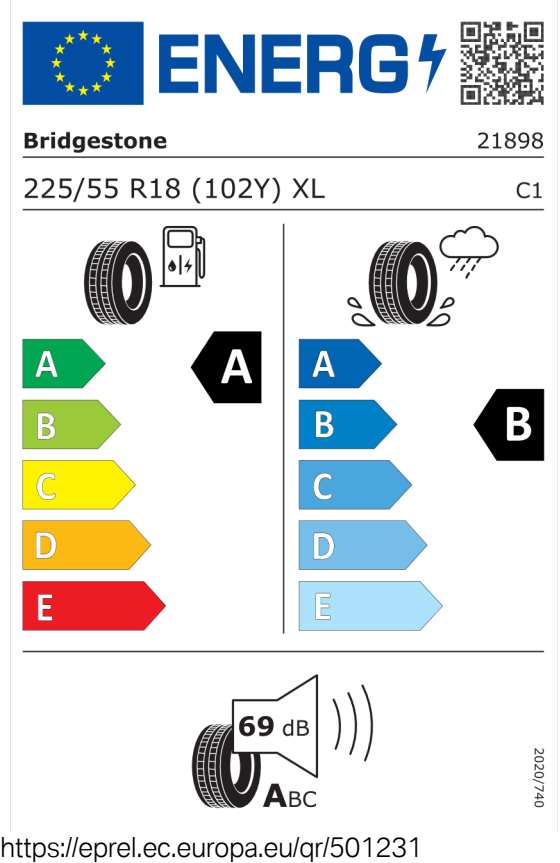

Číslo kalkulácie.
Dátum
Platnosť do

Ponuka
106940
07.05.2024
21.05.2024

EU Energetický štítok pre kolesá

Hankook 626793

Bridgestone 501231

Číslo kalkulácie.
Dátum
Platnosť do

Ponuka
106940
07.05.2024
21.05.2024

Nexen 604330

The image shows the ENERGY label for the Nexen 604330 tire. It features the European Union flag and the word "ENERGY" with a lightning bolt. A QR code is located to the right. Below the logo, the brand "NEXENTIRE" and the number "17584" are listed. The tire specifications "225/55R18 102 Y XL" and the class "C1" are shown. The label is divided into two columns: the left column shows fuel consumption with a gas pump icon and a score of "A"; the right column shows wet grip with a tire on a wet road icon and a score of "B". A central black arrow points to the "A" score. Below the columns is a noise level icon showing a speaker and a score of "69 dB" with the class "ABC".

The image shows the ENERGY label for the Continental 659111 tire. It features the European Union flag and the word "ENERGY" with a lightning bolt. A QR code is located to the right. Below the logo, the brand "Continental" and the number "0311781" are listed. The tire specifications "225/55 R 18 102 Y XL" and the class "C1" are shown. The label is divided into two columns: the left column shows fuel consumption with a gas pump icon and a score of "A"; the right column shows wet grip with a tire on a wet road icon and a score of "B". A central black arrow points to the "A" score. Below the columns is a noise level icon showing a speaker and a score of "69 dB" with the class "ABC".