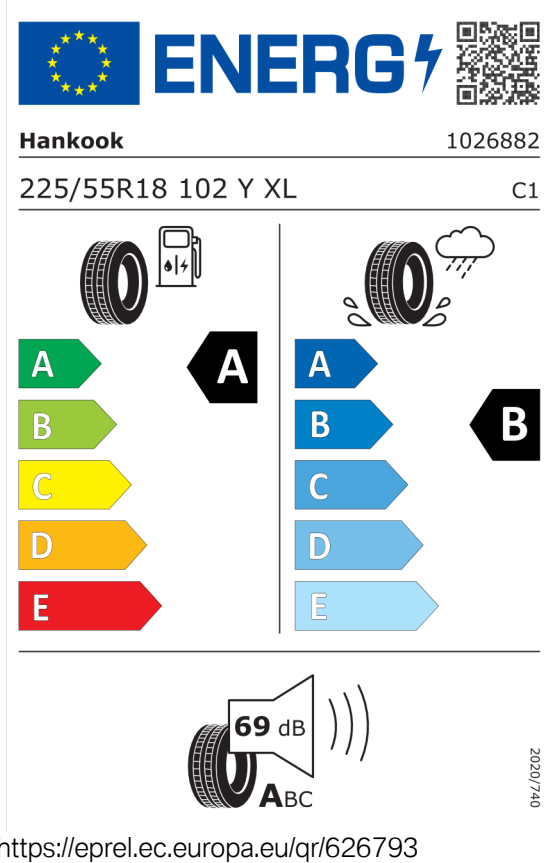

Číslo kalkulácie.
Dátum
Platnosť do

Ponuka
106940
07.05.2024
21.05.2024

EU Energetický štítok pre kolesá

Hankook 626793

Bridgestone 501231

Číslo kalkulácie.
Dátum
Platnosť do

Ponuka
106940
07.05.2024
21.05.2024

Nexen 604330

The image shows the ENERGY label for the Nexen 604330 tire. It features the European Union flag and the word "ENERGY" with a lightning bolt. A QR code is located to the right. Below the logo, the brand "NEXENTIRE" and the number "17584" are listed. The tire specifications "225/55R18 102 Y XL" and the class "C1" are shown. The label is divided into two columns: the left column shows fuel consumption with a gas pump icon and a score of "A"; the right column shows wet grip with a tire on a wet road icon and a score of "B". A central black arrow points to the "A" score. Below the columns is a noise level icon showing a speaker and a score of "69 dB" with the class "ABC".