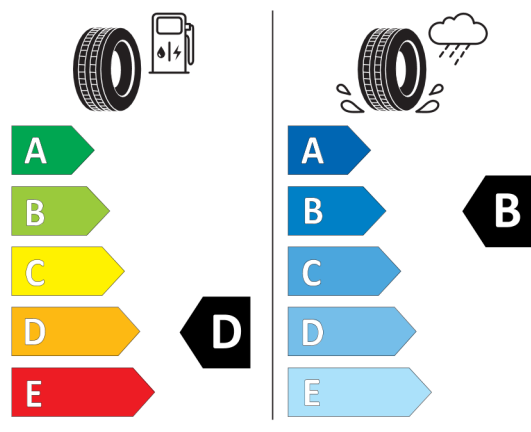

2020/740

<https://eprel.ec.europa.eu/qr/595803>

413168

MICHELIN 994854

285/35ZR20 (104Y) XL C1