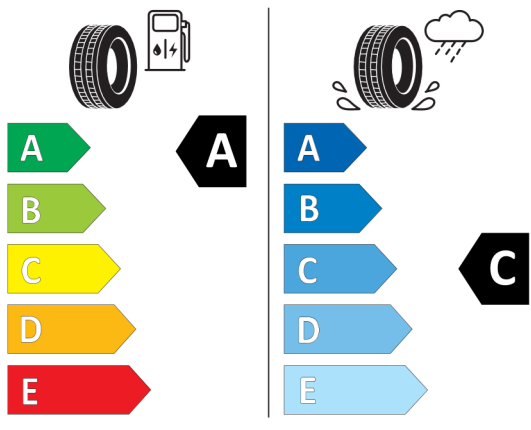

Total price excluding VAT EUR **45.677,51**

EU Energy Label for Wheels

596452

PIRELLI 38082

225/40R19 93 Y XL C1

2020/740

<https://eprel.ec.europa.eu/qr/596452>

596451