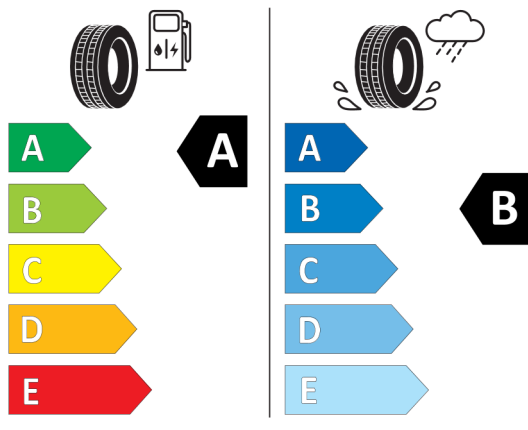

2020/740

<https://eprel.ec.europa.eu/qr/596452>

596451

PIRELLI 38080

255/35R19 96 Y XL C1