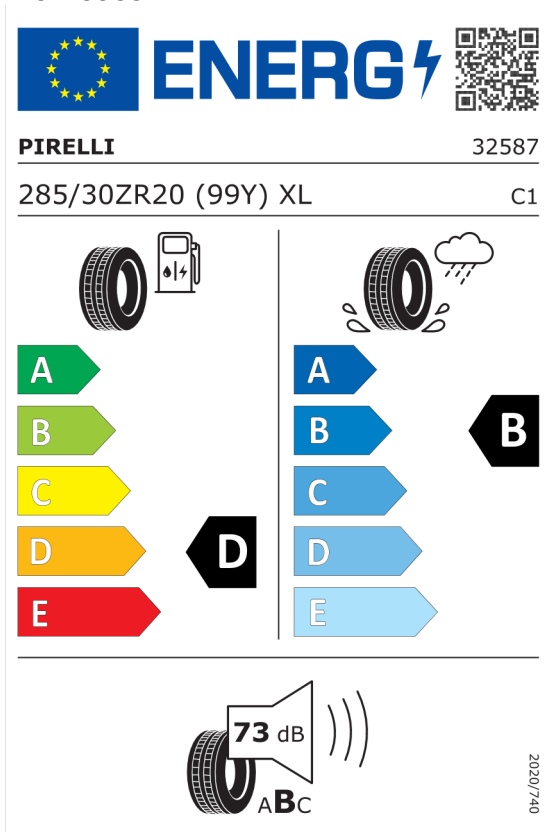

Pirelli 595977

<https://eprel.ec.europa.eu/qr/595977>