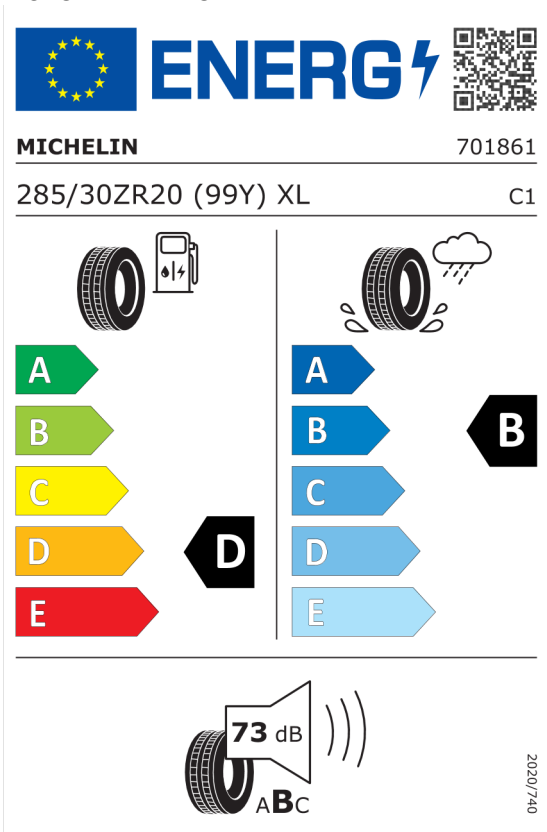

Číslo kalkulácie.
Dátum
Platnosť do

Ponuka
104171
25.01.2024
08.02.2024

Michelin 411719

<https://eprel.ec.europa.eu/qr/411719>