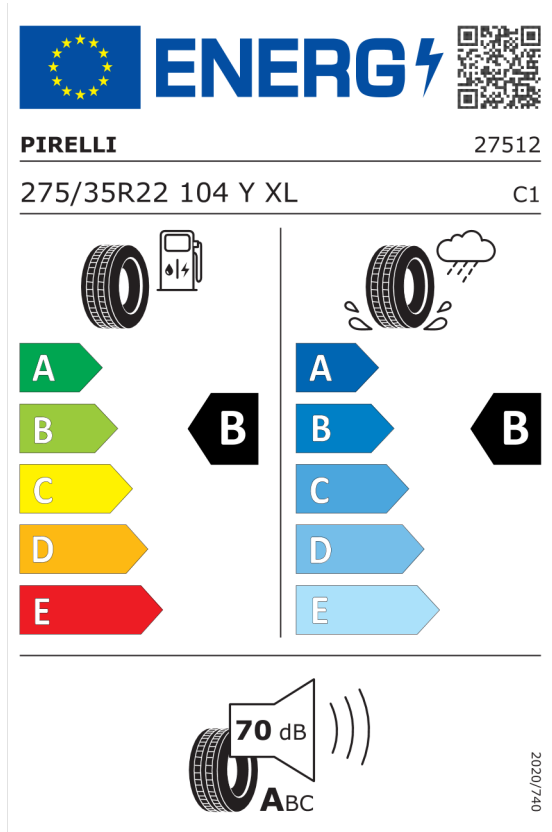

Pirelli 581076

<https://eprel.ec.europa.eu/qr/581076>