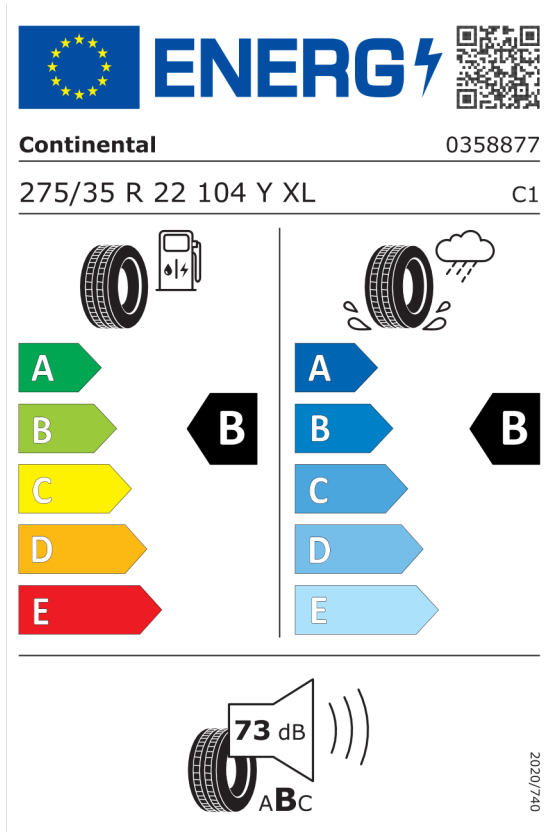

Číslo kalkulácie.
Dátum
Platnosť do

Ponuka
101249
04.07.2024
18.07.2024

EU Energetický štítok pre kolesá

Continental 482629

<https://eprel.ec.europa.eu/qr/482629>