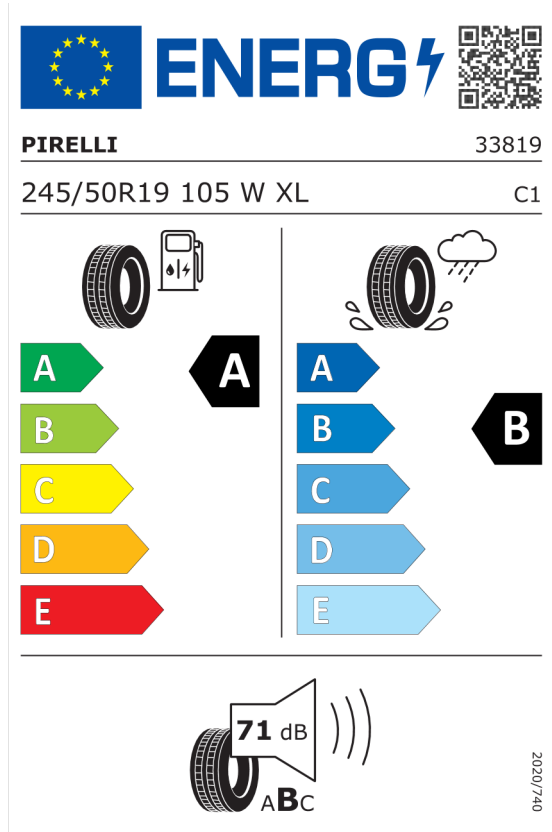

Číslo kalkulácie.
Dátum
Platnosť do

Ponuka
101783
17.10.2023
31.10.2023

EU Energetický štítok pre kolesá

Pirelli 596053

<https://eprel.ec.europa.eu/qr/596053>