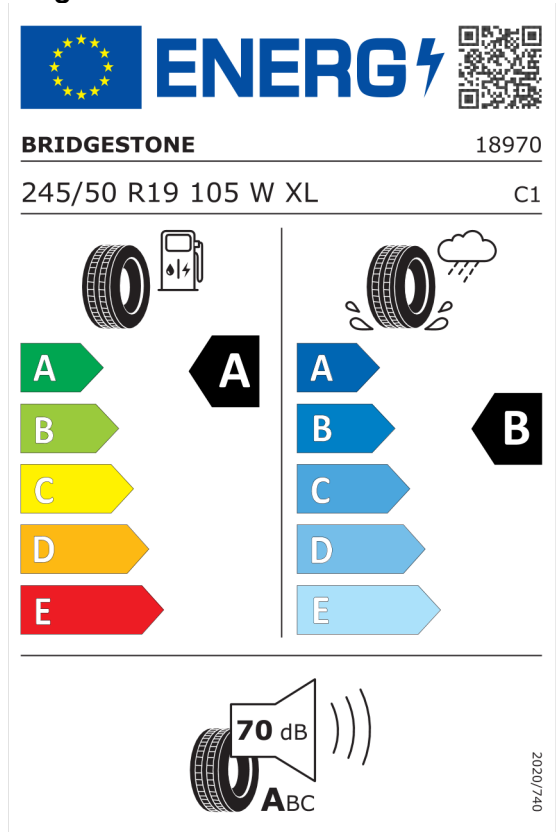

Číslo kalkulácie.
Dátum
Platnosť do

Ponuka
101783
17.10.2023
31.10.2023

EU Energetický štítok pre kolesá

Pirelli 596053

<https://eprel.ec.europa.eu/qr/596053>

Bridgestone 382610

<https://eprel.ec.europa.eu/qr/382610>

Ponuka
Číslo kalkulácie. 101783
Dátum 17.10.2023
Platnosť do 31.10.2023

Michelin 410016

The image shows the ENERGY label for the Michelin 410016 tire. It features the European Union flag and the ENERGY logo. The label includes a QR code, the brand name MICHELIN, the tire size 245/50R19 105 W XL, and the class C1. The fuel efficiency scale is A, and the wet grip scale is B. The noise level is 70 dB, with a scale from A to C.

The image shows the ENERGY label for the Bridgestone 382611 tire. It features the European Union flag and the ENERGY logo. The label includes a QR code, the brand name BRIDGESTONE, the tire size 245/50 R19 105 W XL, and the class C1. The fuel efficiency scale is A, and the wet grip scale is B. The noise level is 71 dB, with a scale from A to C.