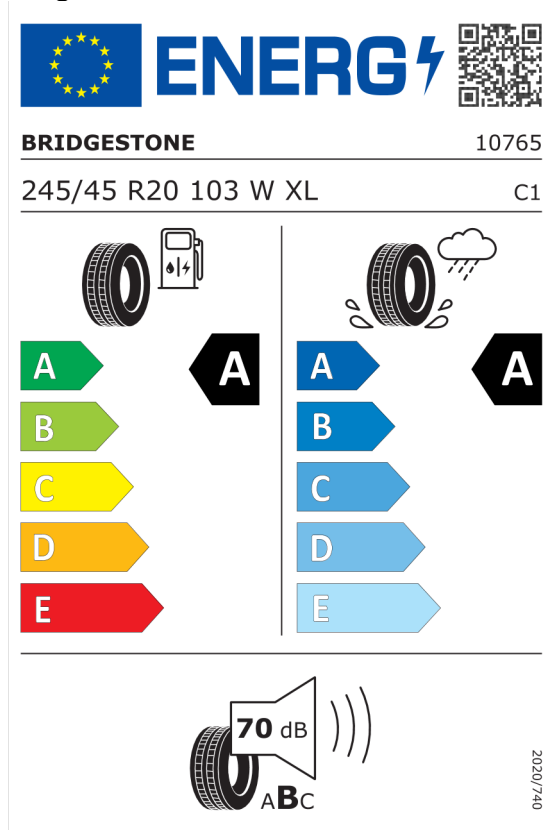

Quotation
Quotation No. 102405
Date 09.11.2023
Valid until 23.11.2023

EU Energy Label for Wheels

Bridgestone 382583

<https://eprel.ec.europa.eu/qr/382583>