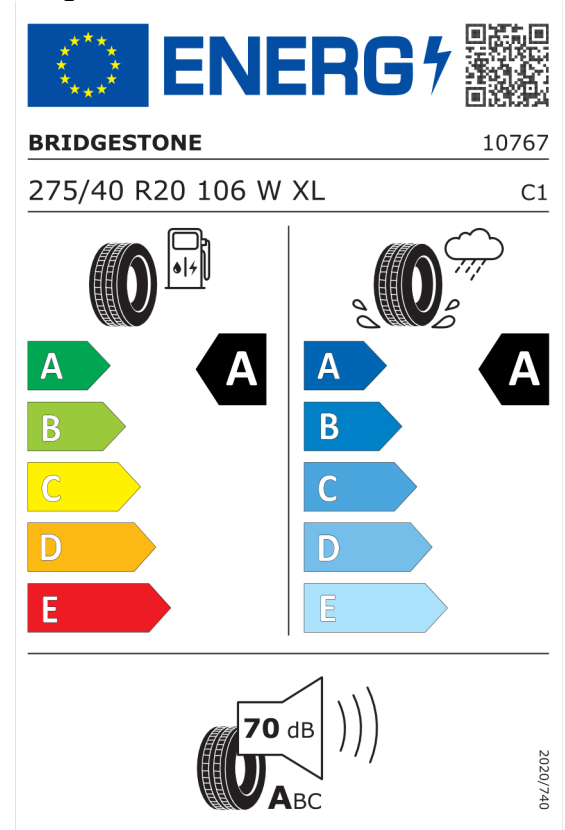

Bridgestone 383240

<https://eprel.ec.europa.eu/qr/383240>