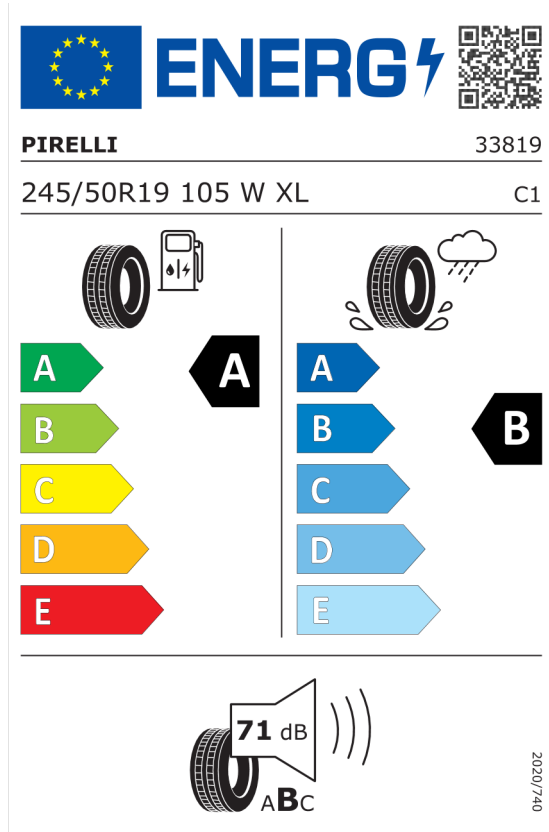

Číslo kalkulácie.
Dátum
Platnosť do

Ponuka
102696
21.11.2023
05.12.2023

EU Energetický štítok pre kolesá

Pirelli 596053

<https://eprel.ec.europa.eu/qr/596053>