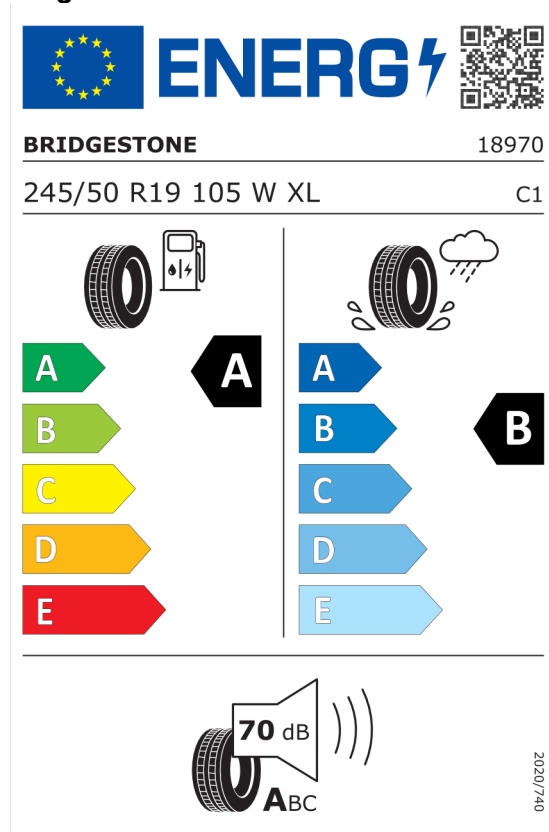

Bridgestone 382610

<https://eprel.ec.europa.eu/qr/382610>