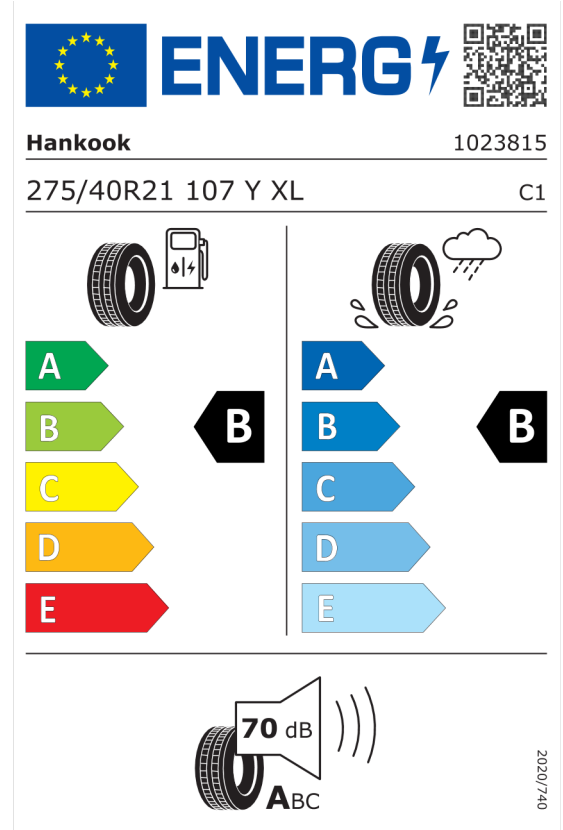

Quotation No. 103385
Date 14.12.2023
Valid until 28.12.2023

EU Energy Label for Wheels

Continental 482799

<https://eprel.ec.europa.eu/qr/482799>

Hankook 466540

<https://eprel.ec.europa.eu/qr/466540>

Quotation