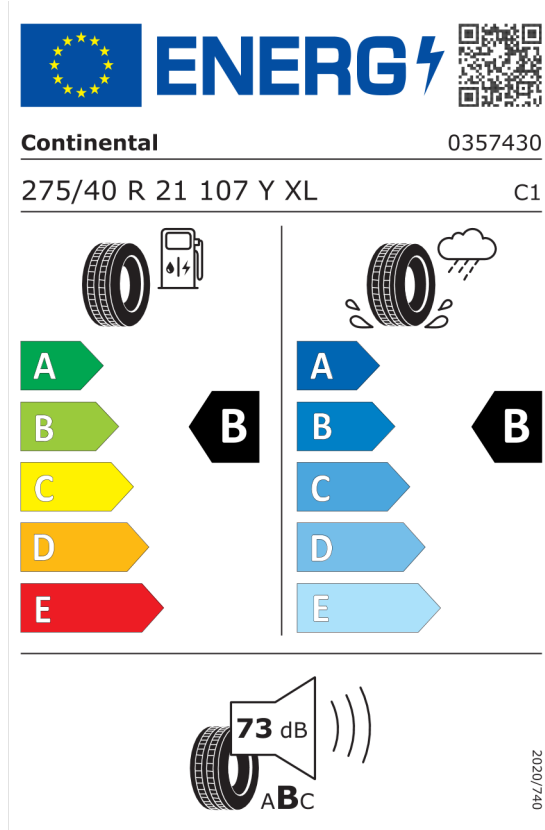

Quotation No. 103385
Date 14.12.2023
Valid until 28.12.2023

EU Energy Label for Wheels

Continental 482799

<https://eprel.ec.europa.eu/qr/482799>