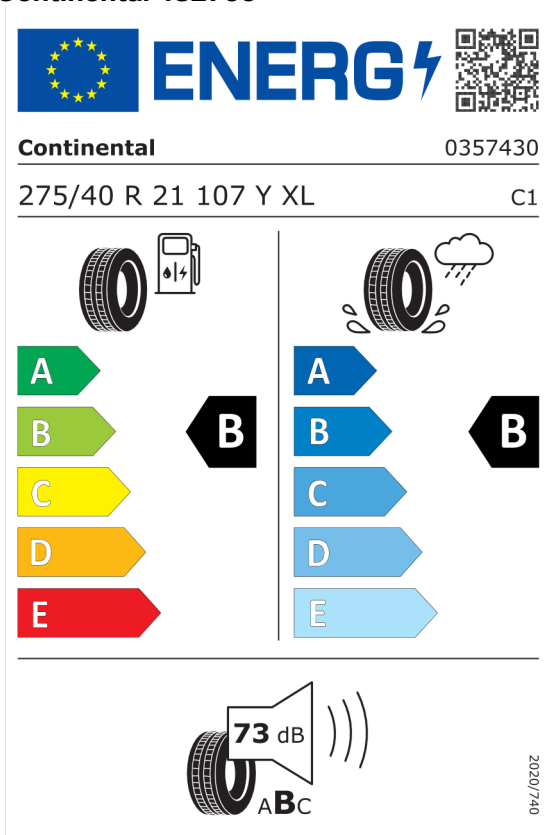

Ponuka
Číslo kalkulácie: 103385
Dátum: 14.12.2023
Platnosť do: 28.12.2023

EU Energetický štítok pre kolesá

Continental 482799

<https://eprel.ec.europa.eu/qr/482799>