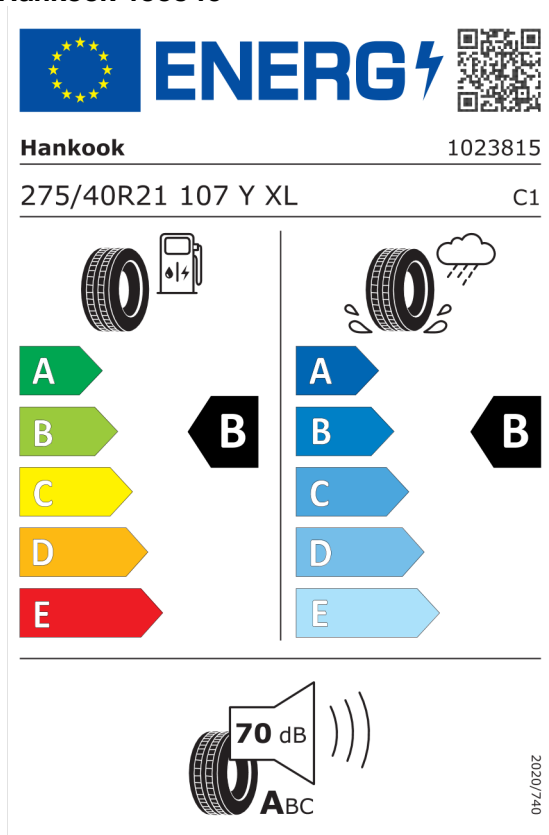

Ponuka
Číslo kalkulácie: 103385
Dátum: 14.12.2023
Platnosť do: 28.12.2023

EU Energetický štítok pre kolesá

Continental 482799

<https://eprel.ec.europa.eu/qr/482799>

Hankook 466540

<https://eprel.ec.europa.eu/qr/466540>

Číslo kalkulácie.
Dátum
Platnosť do

Ponuka
103385
14.12.2023
28.12.2023

Pirelli 581097

The image shows the ENERGY label for the Pirelli 581097 tire. It features the European Union flag and the word "ENERGY" with a lightning bolt icon. A QR code is located to the right. Below the header, the brand "PIRELLI" and the number "27514" are listed. The tire specifications "275/40R21 107 Y XL" and the class "C1" are also present. The label is divided into two columns: the left column shows a fuel pump icon and a scale from A (green) to E (red), with a black arrow pointing to B; the right column shows a tire on a wet surface with a rain cloud icon and a scale from A (blue) to E (light blue), with a black arrow pointing to B. At the bottom, a speaker icon indicates a noise level of 70 dB and a scale from A to C, with a black arrow pointing to B. The date "2020/740" is printed vertically on the right side.