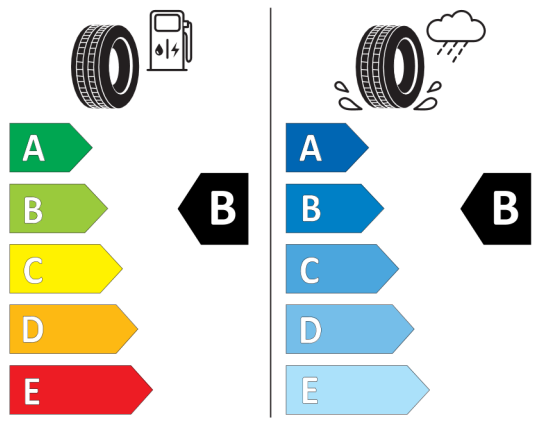

Číslo kalkulácie.
Dátum
Platnosť do

Ponuka

103384
14.12.2023
28.12.2023

EU Energetický štítok pre kolesá

Continental 482799

Continental 0357430

275/40 R 21 107 Y XL C1

<https://eprel.ec.europa.eu/qr/482799>