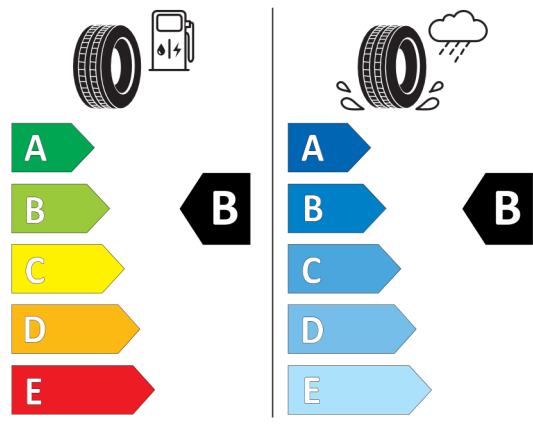

Hankook 466540

Hankook 1023815

275/40R21 107 Y XL C1

<https://eprel.ec.europa.eu/qr/466540>

Číslo kalkulácie.
Dátum
Platnosť do

Ponuka
103384
14.12.2023
28.12.2023

Pirelli 581097

The image shows the ENERGY label for the Pirelli 581097 tire. It features the European Union flag and the word "ENERGY" with a lightning bolt. A QR code is located to the right. Below the logo, the brand name "PIRELLI" and the number "27514" are displayed. The tire specifications "275/40R21 107 Y XL" and the class "C1" are listed. The label is divided into two columns: the left column shows fuel consumption efficiency with a scale from A (green) to E (red), and the right column shows wet grip efficiency with a scale from A (dark blue) to E (light blue). A large black arrow points to the "B" rating in both columns. At the bottom, a noise level of 70 dB is indicated with a speaker icon and the letters "ABC". A vertical code "2020/740" is on the right side.