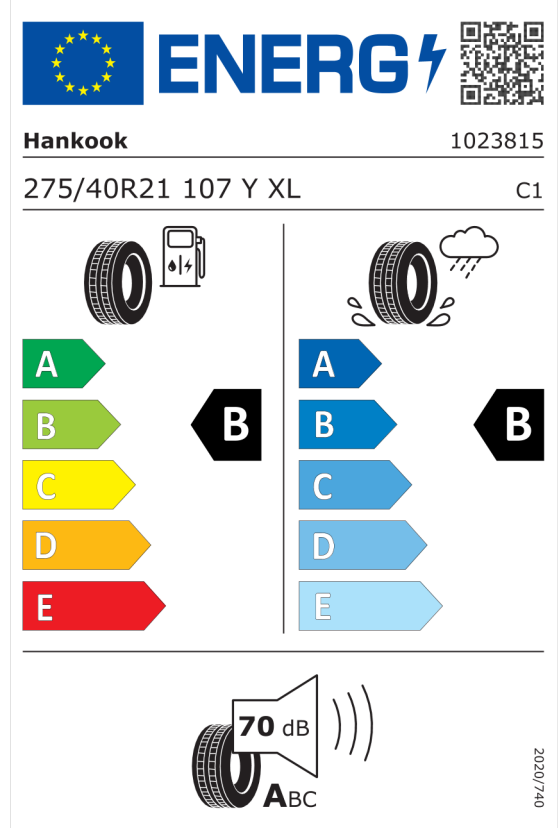

Quotation
 Quotation No. 104708
 Date 12.02.2024
 Valid until 26.02.2024

EU Energy Label for Wheels

Continental 482799

<https://eprel.ec.europa.eu/qr/482799>

Hankook 466540

<https://eprel.ec.europa.eu/qr/466540>