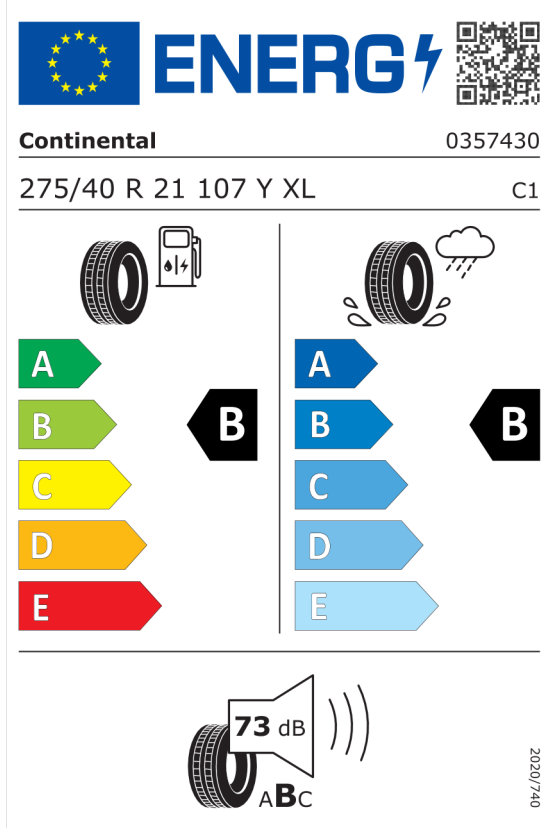

Quotation
Quotation No. 104708
Date 12.02.2024
Valid until 26.02.2024

EU Energy Label for Wheels

Continental 482799

<https://eprel.ec.europa.eu/qr/482799>