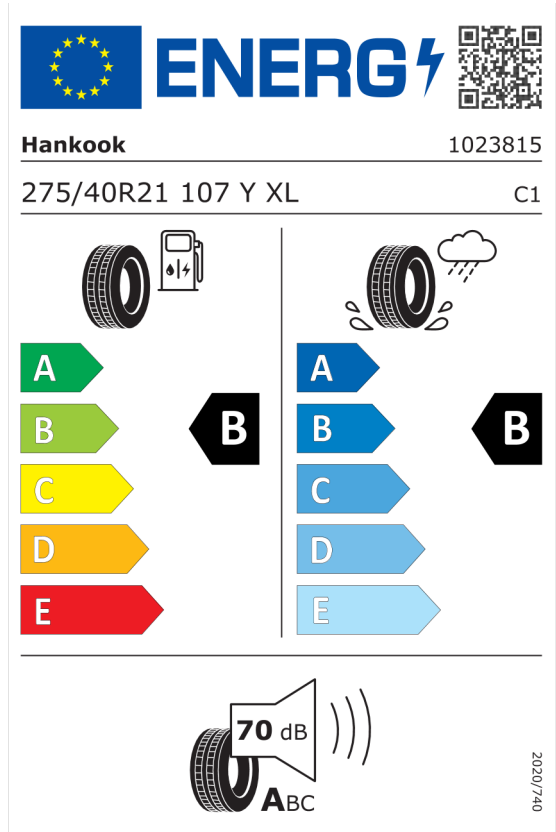

Hankook 466540

<https://eprel.ec.europa.eu/qr/466540>