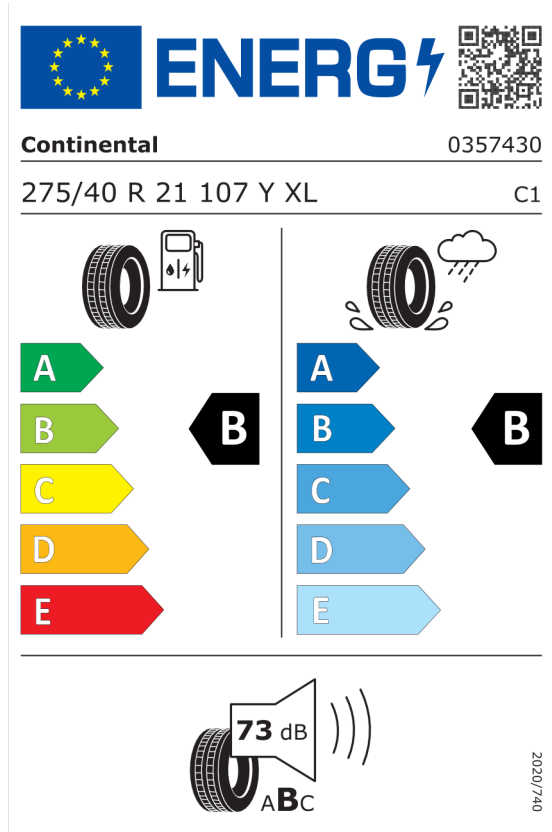

Číslo kalkulácie.
Dátum
Platnosť do

Ponuka
104708
12.02.2024
26.02.2024

EU Energetický štítok pre kolesá

Continental 482799

<https://eprel.ec.europa.eu/qr/482799>