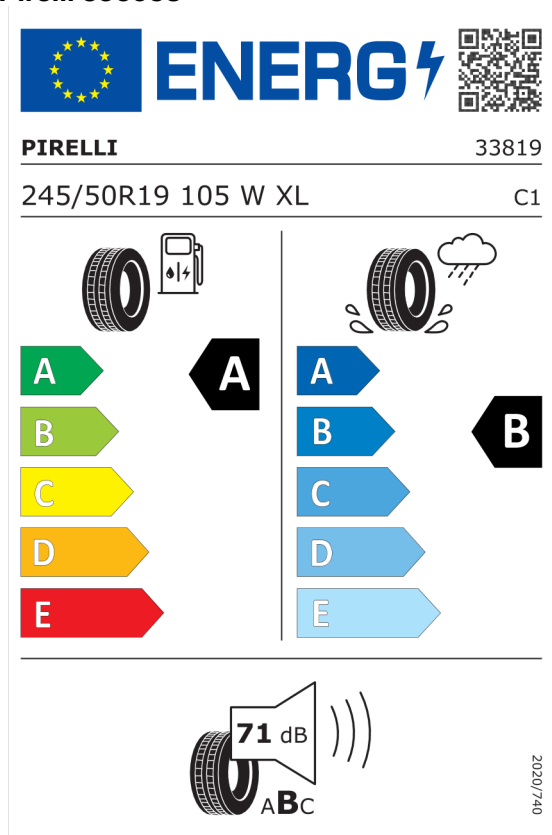

Číslo kalkulácie.
Dátum
Platnosť do

Ponuka
104911
20.02.2024
05.03.2024

EU Energetický štítok pre kolesá

Pirelli 596053

<https://eprel.ec.europa.eu/qr/596053>