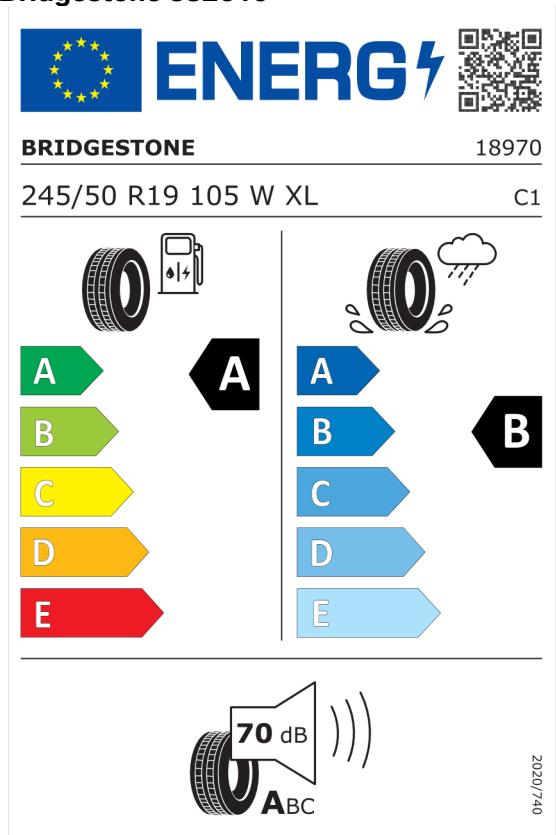

Bridgestone 382610

<https://eprel.ec.europa.eu/qr/382610>