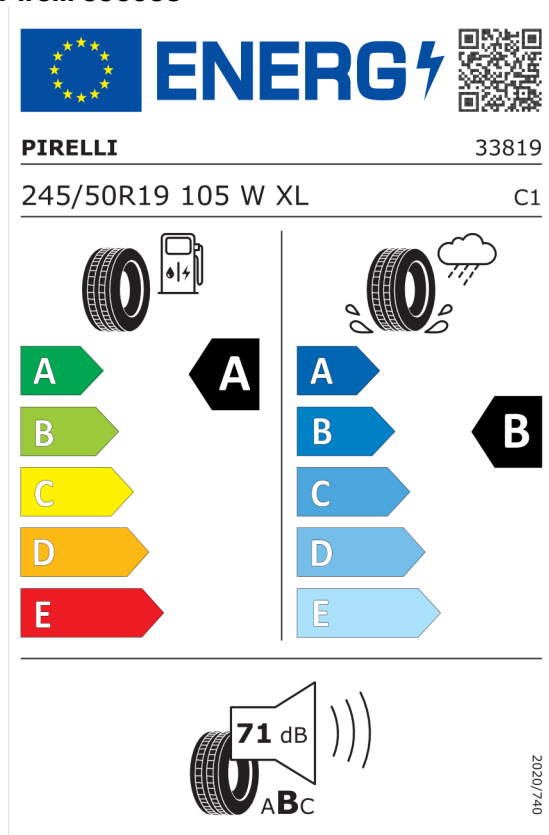

Číslo kalkulácie.
Dátum
Platnosť do

Ponuka
105371
06.03.2024
20.03.2024

EU Energetický štítok pre kolesá

Pirelli 596053

<https://eprel.ec.europa.eu/qr/596053>