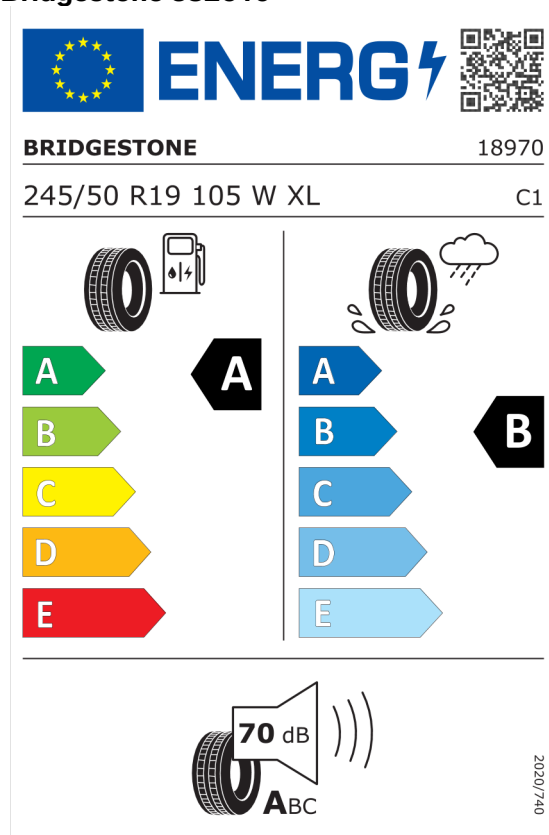

Číslo kalkulácie.
Dátum
Platnosť do

Ponuka
105371
06.03.2024
20.03.2024

EU Energetický štítok pre kolesá

Pirelli 596053

<https://eprel.ec.europa.eu/qr/596053>

Bridgestone 382610

<https://eprel.ec.europa.eu/qr/382610>

Ponuka
Číslo kalkulácie. 105371
Dátum 06.03.2024
Platnosť do 20.03.2024

Michelin 410016

The ENERGY label for Michelin 410016 features the European Union flag and the ENERGY logo. It includes a QR code and the following information: MICHELIN 356061, 245/50R19 105 W XL C1. The label is divided into two sections: fuel consumption and wet grip. Fuel consumption is rated 'A' (green arrow), and wet grip is rated 'A' (blue arrow). A central black arrow points to 'A'. The noise level is 70 dB (ABC), shown with a speaker icon. The year 2020/740 is printed vertically on the right side.

<https://eprel.ec.europa.eu/qr/410016>

Bridgestone 382611

The ENERGY label for Bridgestone 382611 features the European Union flag and the ENERGY logo. It includes a QR code and the following information: BRIDGESTONE 19745, 245/50 R19 105 W XL C1. The label is divided into two sections: fuel consumption and wet grip. Fuel consumption is rated 'A' (green arrow), and wet grip is rated 'B' (blue arrow). A central black arrow points to 'A'. The noise level is 71 dB (ABC), shown with a speaker icon. The year 2020/740 is printed vertically on the right side.