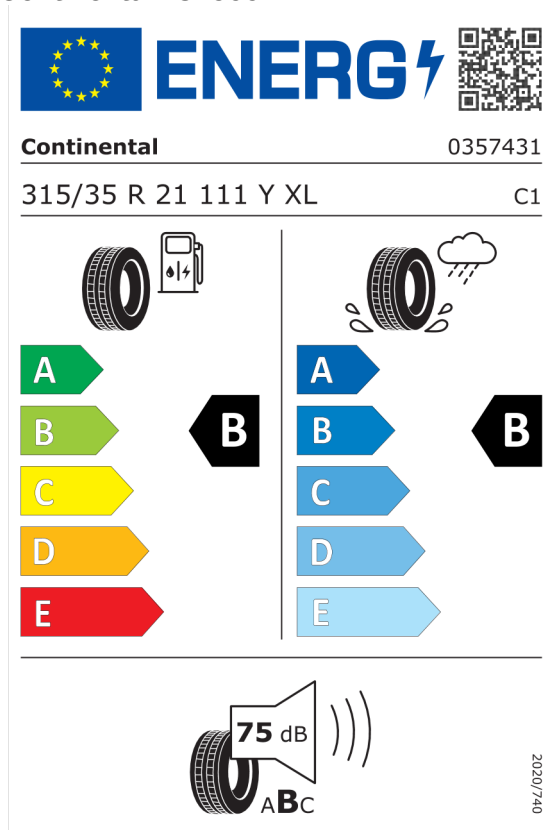

Continental 481566

<https://eprel.ec.europa.eu/qr/481566>