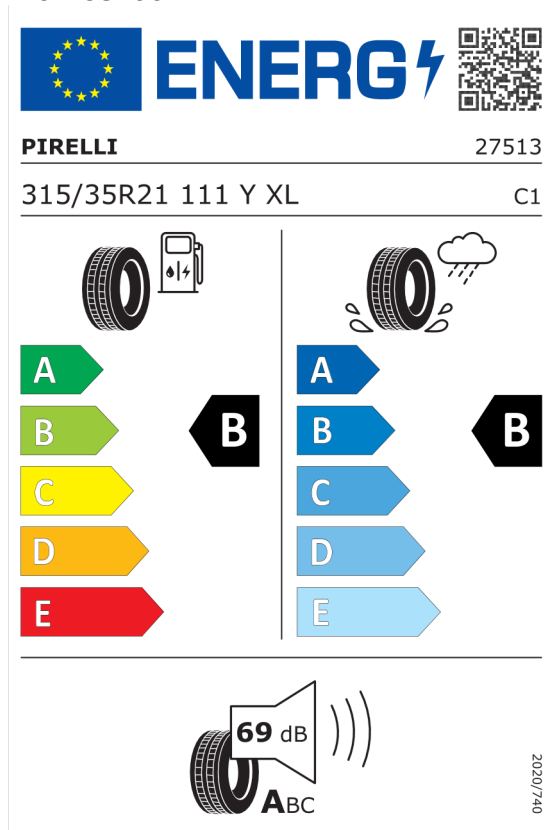

Číslo kalkulácie.
Dátum
Platnosť do

Ponuka
105372
06.03.2024
20.03.2024

Pirelli 581064

<https://eprel.ec.europa.eu/qr/581064>