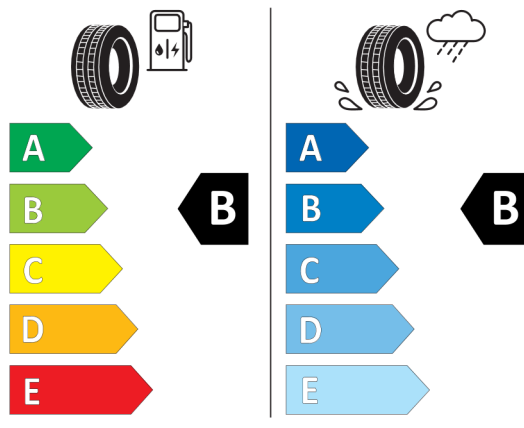

275/40 R 22 107 Y XL C1

2020/740

<https://eprel.ec.europa.eu/qr/482738>

Číslo kalkulácie.
Dátum
Platnosť do

Ponuka
105414
07.03.2024
21.03.2024

Continental 481356

The image shows the ENERGY label for Continental 481356. It features the European Union flag and the ENERGY logo. The label includes a QR code, the brand name 'Continental', the model number '0358808', and the tire specification '315/35 R 22 111 Y XL C1'. Below this, there are two sets of energy efficiency scales. The first set, for fuel consumption, shows a scale from A (green) to E (red), with a black arrow pointing to 'B'. The second set, for wet grip, shows a scale from A (dark blue) to E (light blue), with a black arrow pointing to 'B'. At the bottom, there is a noise level icon showing a tire and a speaker with '75 dB' and 'ABC' below it. A small vertical text '2020/740' is on the right side.