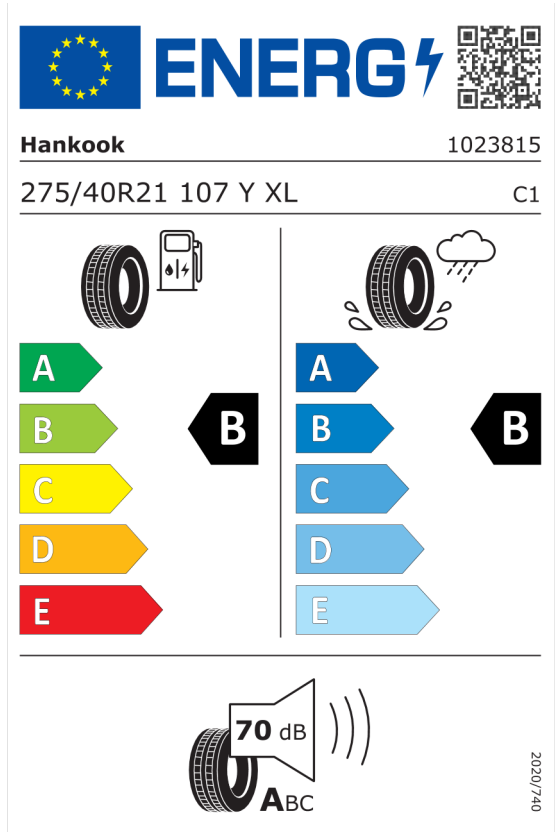

Číslo kalkulácie.
Dátum
Platnosť do

Ponuka
106313
11.04.2024
25.04.2024

EU Energetický štítok pre kolesá

Continental 482799

<https://eprel.ec.europa.eu/qr/482799>

Hankook 466540

<https://eprel.ec.europa.eu/qr/466540>

Číslo kalkulácie.
Dátum
Platnosť do

Ponuka
106313
11.04.2024
25.04.2024

Pirelli 581097

The image shows the ENERGY label for the Pirelli 581097 tire. It features the European Union flag and the word "ENERGY" with a lightning bolt icon. A QR code is located to the right. Below the header, the brand "PIRELLI" and the number "27514" are listed. The tire specifications "275/40R21 107 Y XL" and the class "C1" are also present. The label is divided into two columns: the left column shows a fuel pump icon and a vertical scale of energy efficiency from A (green) to E (red), with a black arrow pointing to B; the right column shows a tire on a wet surface with a rain cloud icon and a vertical scale from A (blue) to E (light blue), with a black arrow pointing to B. At the bottom, a speaker icon indicates a noise level of 70 dB and a vertical scale from A to C, with a black arrow pointing to B. The text "2020/740" is printed vertically on the right side.