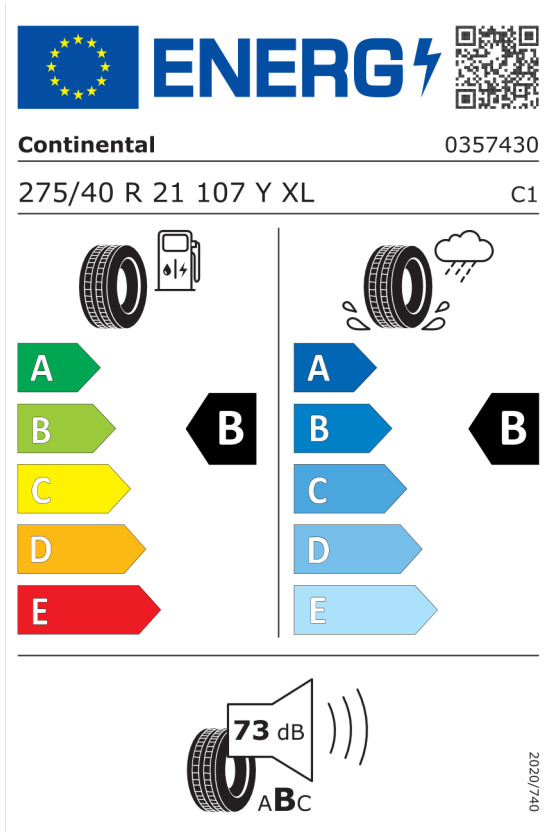

Číslo kalkulácie.
Dátum
Platnosť do

Ponuka
106313
11.04.2024
25.04.2024

EU Energetický štítok pre kolesá

Continental 482799

<https://eprel.ec.europa.eu/qr/482799>

Hankook 466540

<https://eprel.ec.europa.eu/qr/466540>

Číslo kalkulácie.
Dátum
Platnosť do

Ponuka
106313
11.04.2024
25.04.2024

Pirelli 581097

The image shows the ENERGY label for the Pirelli 581097 tire. It features the European Union flag and the word "ENERGY" with a lightning bolt icon. A QR code is located to the right. Below the header, the brand "PIRELLI" and the number "27514" are listed. The tire specifications "275/40R21 107 Y XL" and the class "C1" are also present. The label is divided into two columns: the left column shows a fuel pump icon and a vertical scale of energy efficiency from A (green) to E (red), with a black arrow pointing to B; the right column shows a tire on a wet surface with a rain cloud icon and a vertical scale from A (blue) to E (light blue), with a black arrow pointing to B. At the bottom, a speaker icon indicates a noise level of 70 dB and a vertical scale from A to C, with a black arrow pointing to B. The text "2020/740" is printed vertically on the right side.