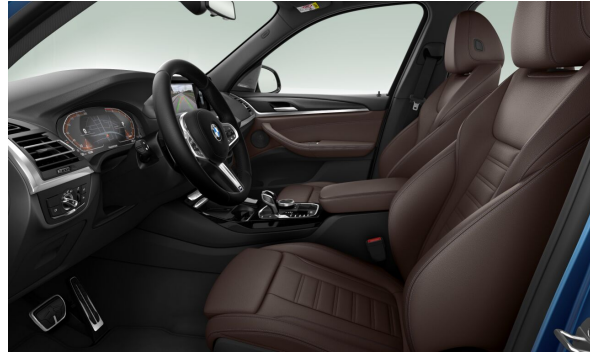

Offer No. 109286
Print date 16-08-2024
Ordernumber 7785770
Page 5 of 9

INTERIOR.

		Gross Price EUR
FMAMU	Leather 'Vernasca' Mocha with decor stitching (BK)	1.292,00
S04KN	M int.trim fin. Aluminium Rhombicle dark w.highlight trim finisher Pearl Chrome	0,00

PACKAGES & OPTIONAL EQUIPMENT.

		Gross Price EUR
S0258	Tyres with emergency-run system	0,00
S02NH	M Sport brake	724,00
S02VG	Performance Control	155,00
S0337	M Sport package	3.824,00
	S0225 Standard Suspension	0,00
	S02TB Steptronic Sport transmission	0,00
	S03MC M roof rails high-gloss Shadowline	0,00
	S0710 M Leather steering wheel	0,00
	S0715 M Aerodynamics package	0,00
	S0760 M high-gloss Shadowline	0,00
	S0775 M headliner anthracite	0,00
S03AC	Trailer tow hitch	1.189,00
S0420	Sun protection glazing	548,00
S0491	Backrest width adjustment, driver	124,00
S0493	Storage compartment package	331,00
S0494	Seat heating for driver and front passenger	0,00
S04U0	Galvanic embellisher for controls	103,00
S04UR	Ambient interior lighting	382,00
S05DF	Active cruise control with Stop&Go function	672,00
S0688	Harman Kardon Surround Sound System	1.137,00
S07M9	M high-gloss Shadowline with extended contents	258,00
S08WL	Specific Bluetooth/Wi-Fi functions	0,00
S0ZBC	Business Class Package	2.226,00
	S0322 Comfort access system	0,00
	S03KA Acoustic glazing	0,00
	S0459 Seat adjustment, electric with memory for driver's seat	0,00
	S0488 Lumbar support	0,00
S0ZD7	ConnectedDrive Plus Package	1.833,00
	S06U3 BMW Live Cockpit Professional	0,00