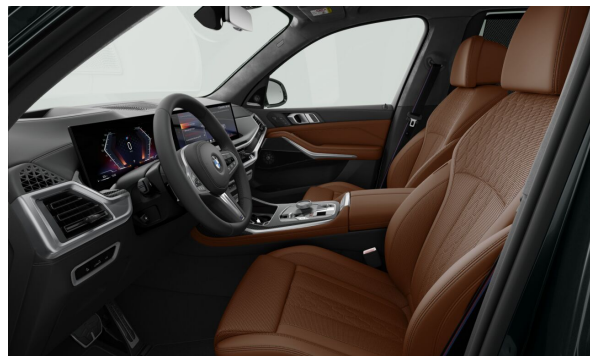

S01FK 22" M Light alloy wheels V-spoke style 755 M Jet Black with mixed/runflat tyres 1.819,00

INTERIOR.

Price incl. VAT in EUR

FVATQ BMW Individual extended leather trim 'Merino' Tartufo (BK) 0,00
 S04MC M interior trim finishers Carbon Fibre 1.137,00