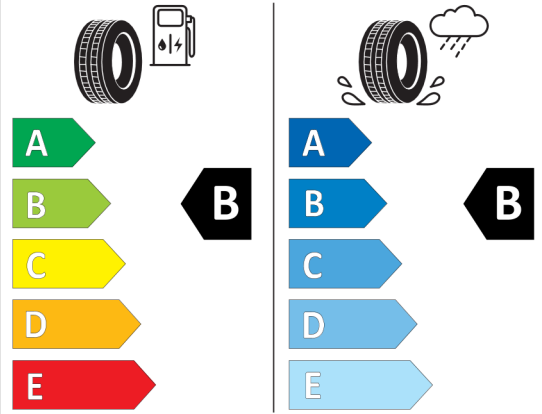

2020/740

<https://eprel.ec.europa.eu/qr/529635>

382651

BRIDGESTONE

9830

255/35 R19 96 Y XL

C1