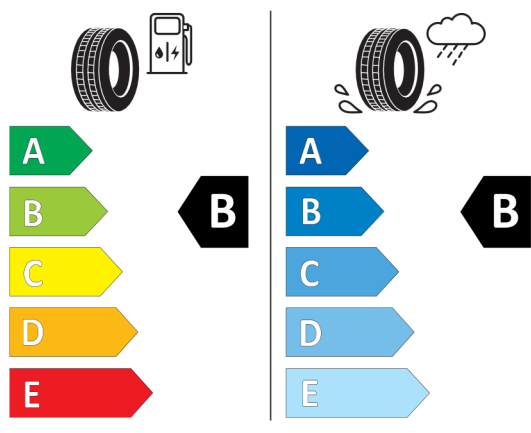

EU Energy Label for Wheels

381411

BRIDGESTONE 9828

225/40 R19 93 Y XL C1

2020/740

<https://eprel.ec.europa.eu/qr/381411>

595518

PIRELLI 27509