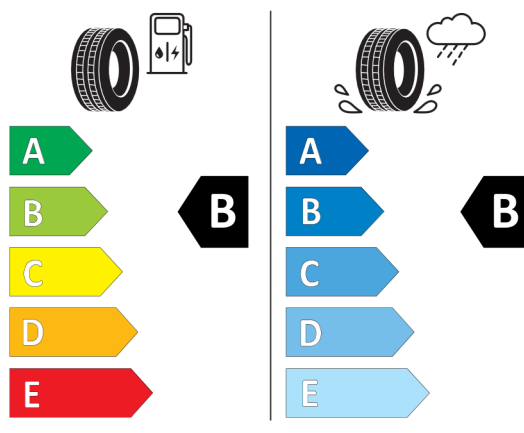

2020/740

<https://eprel.ec.europa.eu/qr/381411>

595518

PIRELLI 27509

225/40R19 93 Y XL C1