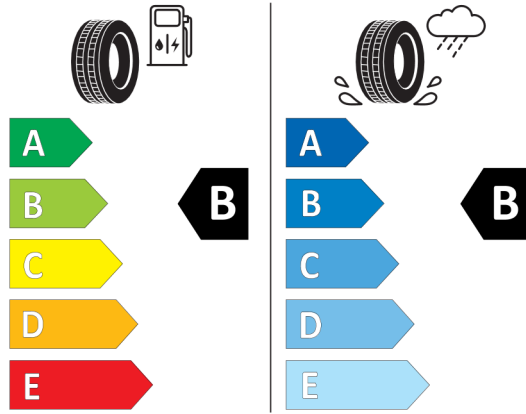

529635

GOODYEAR

540537

255/35R19 96 Y XL

C1