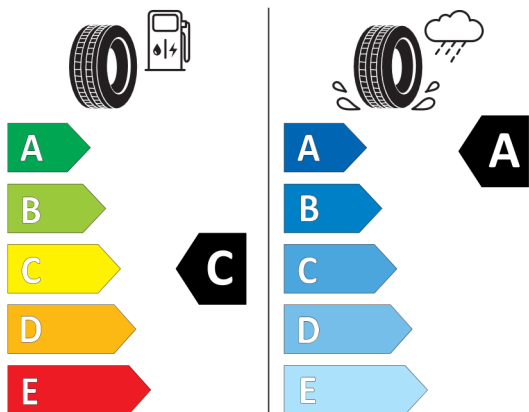

Číslo kalkulácie.
Dátum
Platnosť do

Ponuka
105715
20.03.2024
03.04.2024

EU Energetický štítok pre kolesá

Pirelli 595227

PIRELLI 25962

245/35R20 95 Y XL C1

2020/740

<https://eprel.ec.europa.eu/qr/595227>