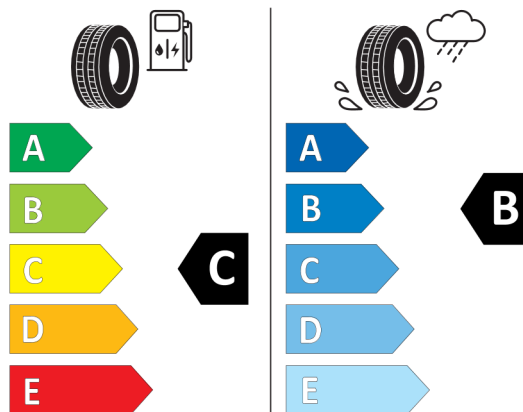

Goodyear 530043

GOODYEAR 547966

245/35R20 95 Y XL C1

2020/740

<https://eprel.ec.europa.eu/qr/530043>