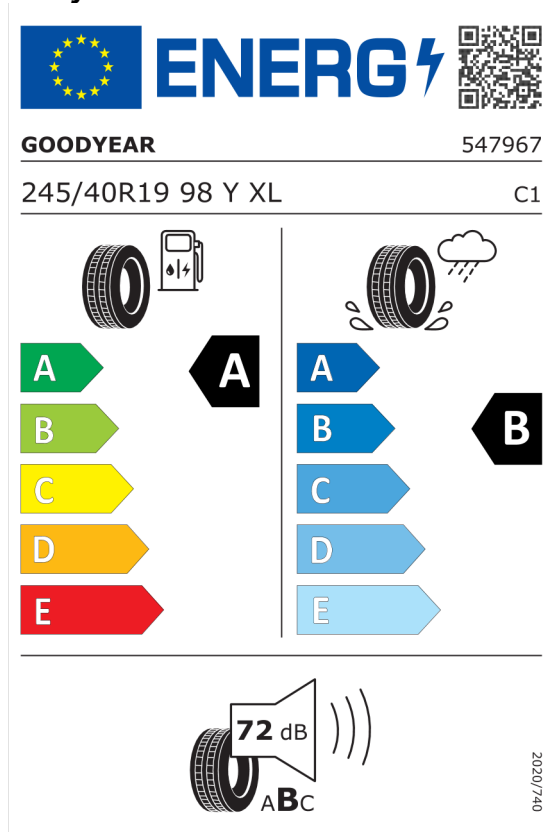

Spolu farba, vnútorné prevedenie a výbavy EUR **29.891,00**

Katalógová cena (cena vrátane DPH) EUR **94.141,00**

Číslo kalkulácie.
Dátum
Platnosť do

Ponuka
106215
09.04.2024
23.04.2024

Cena konfigurovaného vozidla	EUR	94.141,00
Náklady na dopravu a predpredajnú prípravu vozidla	EUR	360,00
<hr/>		
Cena celkom vrátane DPH	EUR	94.501,00
<hr/>		
DPH	EUR	15.750,16
<hr/>		
Cena celkom bez DPH	EUR	78.750,84
<hr/>		

Číslo kalkulácie.
Dátum
Platnosť do

Ponuka
106215
09.04.2024
23.04.2024

EU Energetický štítok pre kolesá

Goodyear 530044

<https://eprel.ec.europa.eu/qr/530044>

Pirelli 596238

<https://eprel.ec.europa.eu/qr/596238>

Číslo kalkulácie.
Dátum
Platnosť do

Ponuka
106215
09.04.2024
23.04.2024

Goodyear 531127

The label features the European Union flag and the word "ENERGY" with a lightning bolt icon. A QR code is located to the right. Below the header, the brand "GOODYEAR" and the number "579269" are listed. The tire specification "275/35R19 100 Y XL" and the class "C1" are shown. The label is divided into three sections: 1. Fuel consumption: A scale from A (green) to E (red) with a black arrow pointing to A. 2. Wet grip: A scale from A (dark blue) to E (light blue) with a black arrow pointing to B. 3. Noise: A speaker icon with "71 dB" and "ABC" below it. A vertical code "2020/740" is on the right side.

<https://eprel.ec.europa.eu/qr/531127>

Pirelli 596753

The label features the European Union flag and the word "ENERGY" with a lightning bolt icon. A QR code is located to the right. Below the header, the brand "PIRELLI" and the number "39282" are listed. The tire specification "275/35R19 100 Y XL" and the class "C1" are shown. The label is divided into three sections: 1. Fuel consumption: A scale from A (green) to E (red) with a black arrow pointing to A. 2. Wet grip: A scale from A (dark blue) to E (light blue) with a black arrow pointing to B. 3. Noise: A speaker icon with "69 dB" and "ABC" below it. A vertical code "2020/740" is on the right side.