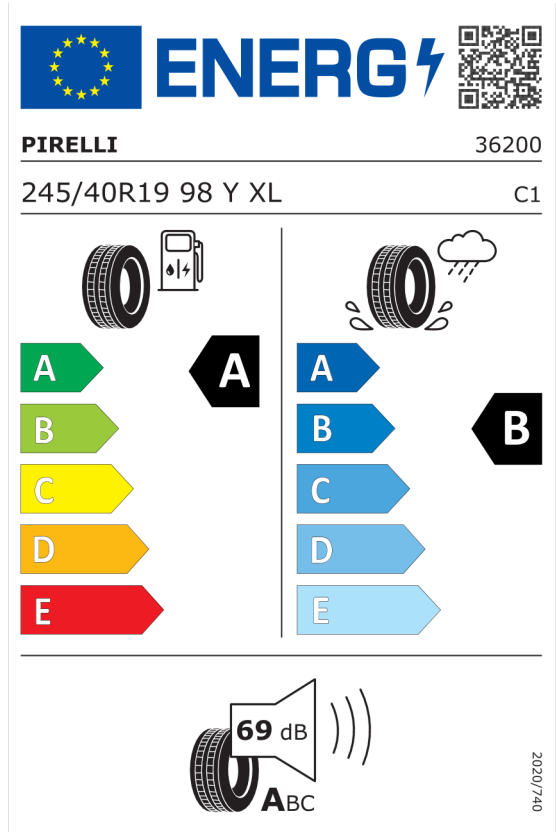

Číslo kalkulácie.
Dátum
Platnosť do

Ponuka
106215
09.04.2024
23.04.2024

EU Energetický štítok pre kolesá

Goodyear 530044

<https://eprel.ec.europa.eu/qr/530044>

Pirelli 596238

<https://eprel.ec.europa.eu/qr/596238>

Číslo kalkulácie.
Dátum
Platnosť do

Ponuka
106215
09.04.2024
23.04.2024

Goodyear 531127

The label features the European Union flag and the word "ENERGY" with a lightning bolt icon. A QR code is located to the right. Below the header, the brand "GOODYEAR" and the number "579269" are listed. The tire specification "275/35R19 100 Y XL" and the class "C1" are shown. The label is divided into three sections: 1. Fuel consumption: A scale from A (green) to E (red) with a black arrow pointing to A. 2. Wet grip: A scale from A (dark blue) to E (light blue) with a black arrow pointing to B. 3. Noise: A speaker icon with "71 dB" and "ABC" below it. A vertical code "2020/740" is on the right side.

<https://eprel.ec.europa.eu/qr/531127>

Pirelli 596753

The label features the European Union flag and the word "ENERGY" with a lightning bolt icon. A QR code is located to the right. Below the header, the brand "PIRELLI" and the number "39282" are listed. The tire specification "275/35R19 100 Y XL" and the class "C1" are shown. The label is divided into three sections: 1. Fuel consumption: A scale from A (green) to E (red) with a black arrow pointing to A. 2. Wet grip: A scale from A (dark blue) to E (light blue) with a black arrow pointing to B. 3. Noise: A speaker icon with "69 dB" and "ABC" below it. A vertical code "2020/740" is on the right side.