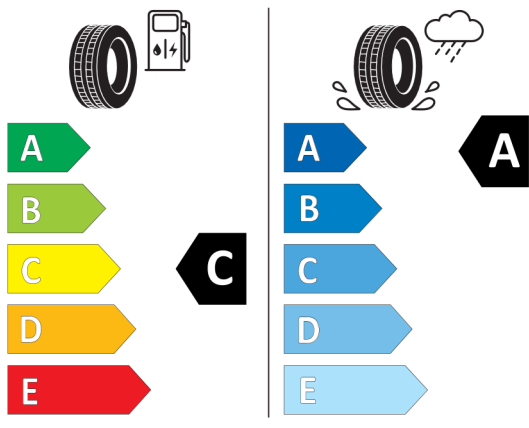

Číslo kalkulácie.
Dátum
Platnosť do

Ponuka
106390
15.04.2024
29.04.2024

EU Energetický štítok pre kolesá

Pirelli 595227

PIRELLI

25962

245/35R20 95 Y XL

C1

2020/740

<https://eprel.ec.europa.eu/qr/595227>