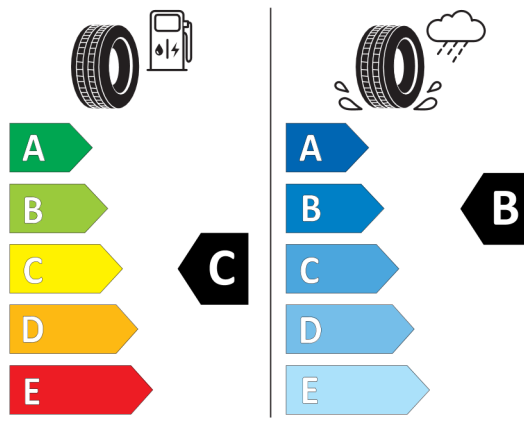

Goodyear 530043

GOODYEAR

547966

245/35R20 95 Y XL

C1

2020/740

<https://eprel.ec.europa.eu/qr/530043>