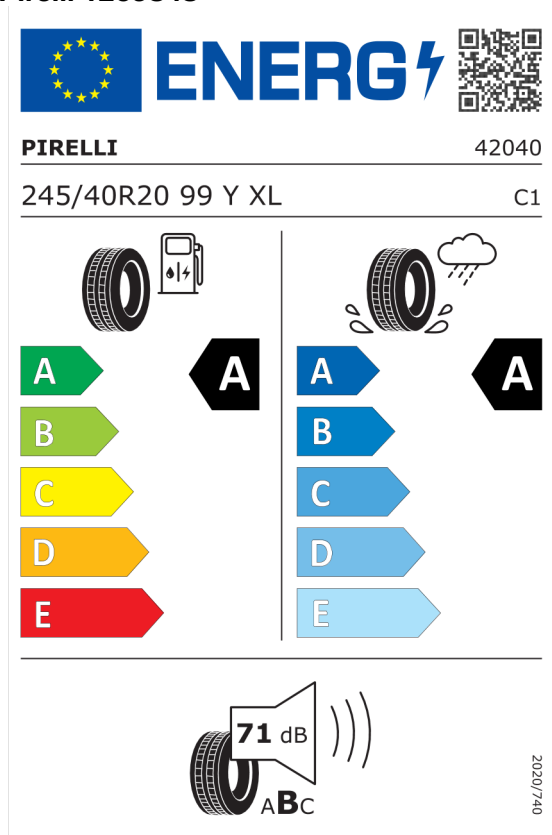

Číslo kalkulácie.
Dátum
Platnosť do

Ponuka
106260
10.04.2024
24.04.2024

EU Energetický štítok pre kolesá

Pirelli 1269848

<https://eprel.ec.europa.eu/qr/1269848>