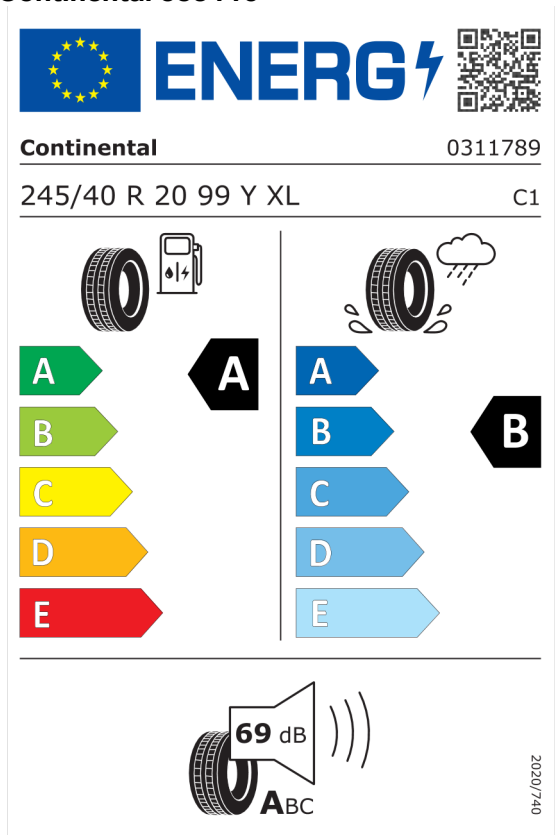

Continental 659110

<https://eprel.ec.europa.eu/qr/659110>