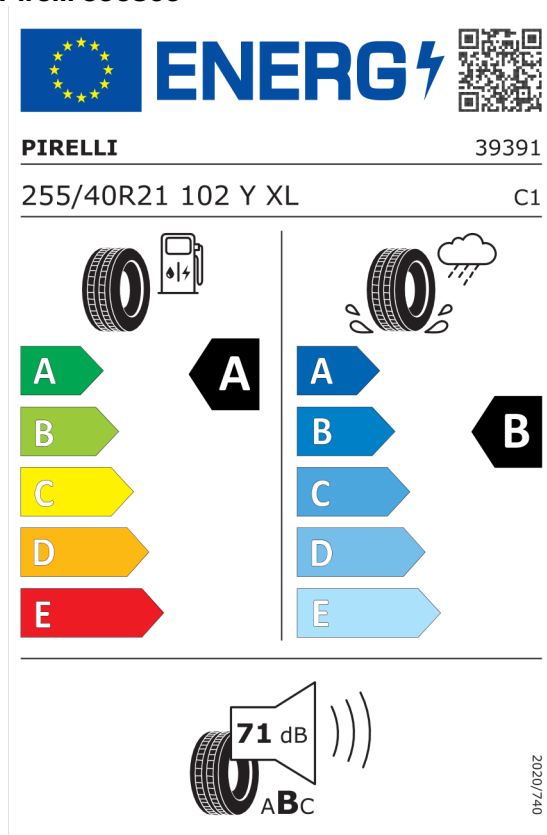

Číslo kalkulácie.
Dátum
Platnosť do

Ponuka
106261
10.04.2024
24.04.2024

EU Energetický štítok pre kolesá

Pirelli 596809

<https://eprel.ec.europa.eu/qr/596809>

Bridgestone 502403

<https://eprel.ec.europa.eu/qr/502403>

Číslo kalkulácie.
Dátum
Platnosť do

Ponuka
106261
10.04.2024
24.04.2024

Bridgestone 502763

The image shows the ENERGY label for the Bridgestone 502763 tire. It features the European Union flag and the word "ENERGY" with a lightning bolt icon. A QR code is located to the right. Below the logo, the brand name "Bridgestone" and the number "21884" are displayed. The tire specifications "285/35 R21 105 Y XL" and the category "C1" are listed. The label is divided into two columns: the left column shows fuel consumption with a gas pump icon and a score of "A"; the right column shows wet grip with a wet road icon and a score of "B". A central "A" score is also shown. At the bottom, a noise icon shows a score of "69 dB" and "ABC".

<https://eprel.ec.europa.eu/qr/502763>

Pirelli 596810

The image shows the ENERGY label for the Pirelli 596810 tire. It features the European Union flag and the word "ENERGY" with a lightning bolt icon. A QR code is located to the right. Below the logo, the brand name "PIRELLI" and the number "39392" are displayed. The tire specifications "285/35R21 105 Y XL" and the category "C1" are listed. The label is divided into two columns: the left column shows fuel consumption with a gas pump icon and a score of "A"; the right column shows wet grip with a wet road icon and a score of "B". A central "A" score is also shown. At the bottom, a noise icon shows a score of "73 dB" and "ABC".