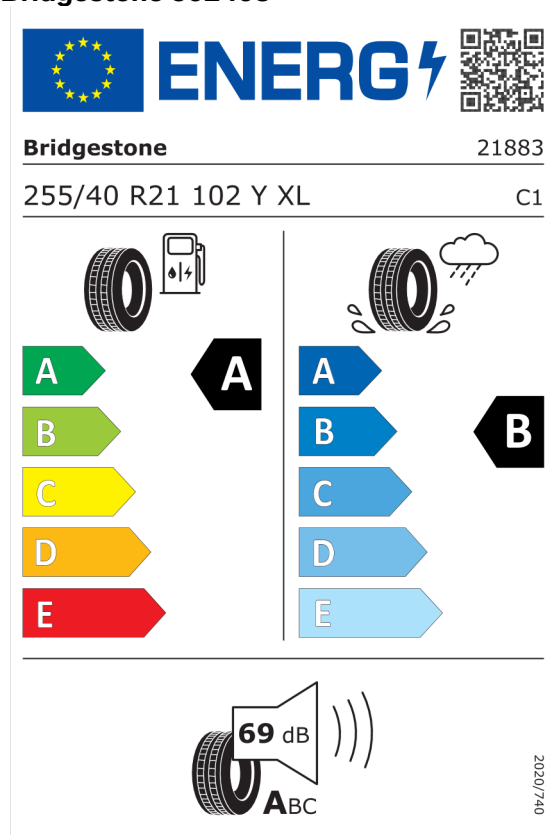

Číslo kalkulácie.
Dátum
Platnosť do

Ponuka
106261
10.04.2024
24.04.2024

EU Energetický štítok pre kolesá

Pirelli 596809

<https://eprel.ec.europa.eu/qr/596809>

Bridgestone 502403

<https://eprel.ec.europa.eu/qr/502403>

Číslo kalkulácie.
Dátum
Platnosť do

Ponuka
106261
10.04.2024
24.04.2024

Bridgestone 502763

The image shows the ENERGY label for the Bridgestone 502763 tire. It features the European Union flag and the word "ENERGY" with a lightning bolt icon. A QR code is located to the right. Below the logo, the brand name "Bridgestone" and the number "21884" are displayed. The tire specifications "285/35 R21 105 Y XL" and the category "C1" are listed. The label is divided into two columns: the left column shows fuel consumption with a gas pump icon and a score of "A"; the right column shows wet grip with a wet road icon and a score of "B". A central "A" score is also shown. At the bottom, a noise icon shows a score of "69 dB" and "ABC".

<https://eprel.ec.europa.eu/qr/502763>

Pirelli 596810

The image shows the ENERGY label for the Pirelli 596810 tire. It features the European Union flag and the word "ENERGY" with a lightning bolt icon. A QR code is located to the right. Below the logo, the brand name "PIRELLI" and the number "39392" are displayed. The tire specifications "285/35R21 105 Y XL" and the category "C1" are listed. The label is divided into two columns: the left column shows fuel consumption with a gas pump icon and a score of "A"; the right column shows wet grip with a wet road icon and a score of "B". A central "A" score is also shown. At the bottom, a noise icon shows a score of "73 dB" and "ABC".