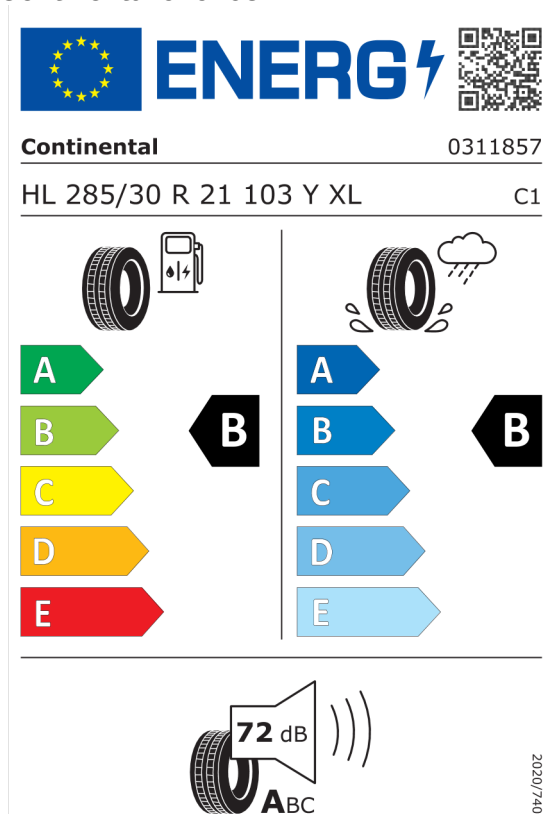

Continental 676703

<https://eprel.ec.europa.eu/qr/676703>