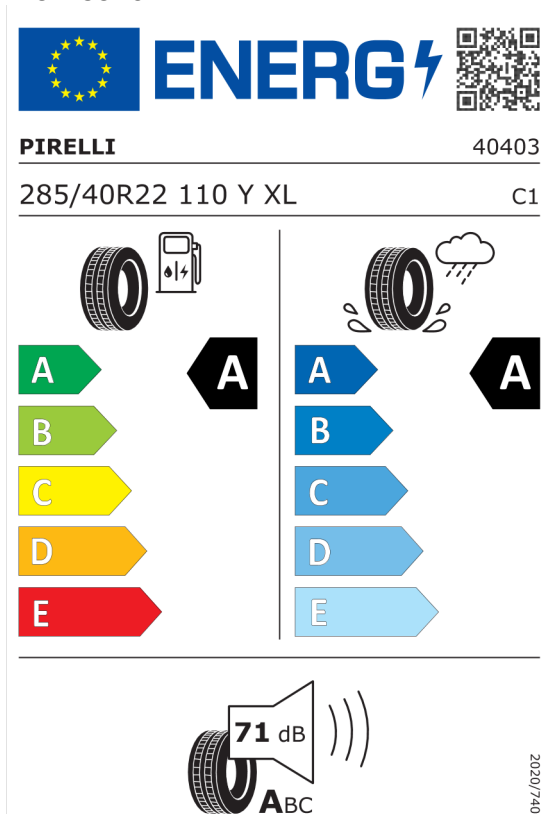

Číslo kalkulácie.
Dátum
Platnosť do

Ponuka
100446
17.08.2023
31.08.2023

Pirelli 597044

<https://eprel.ec.europa.eu/qr/597044>