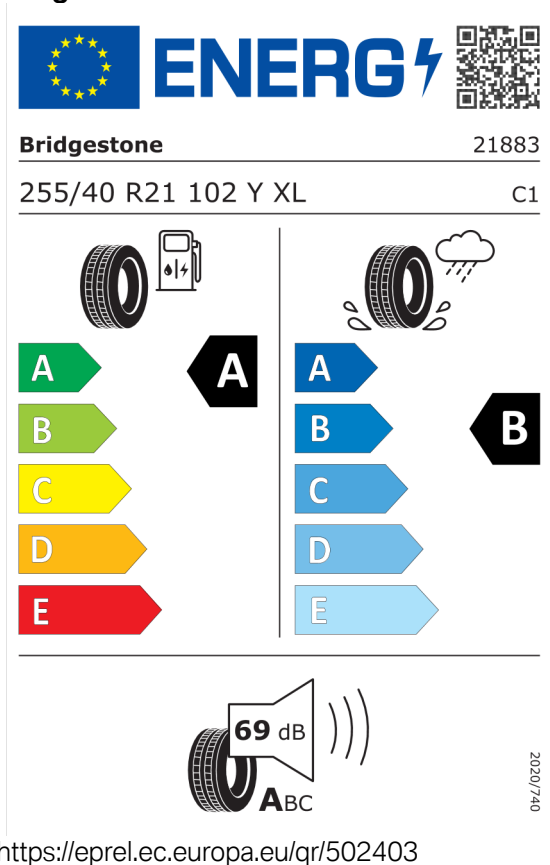

Číslo kalkulácie.
Dátum
Platnosť do

Ponuka
106706
25.04.2024
09.05.2024

EU Energetický štítok pre kolesá

Bridgestone 502403