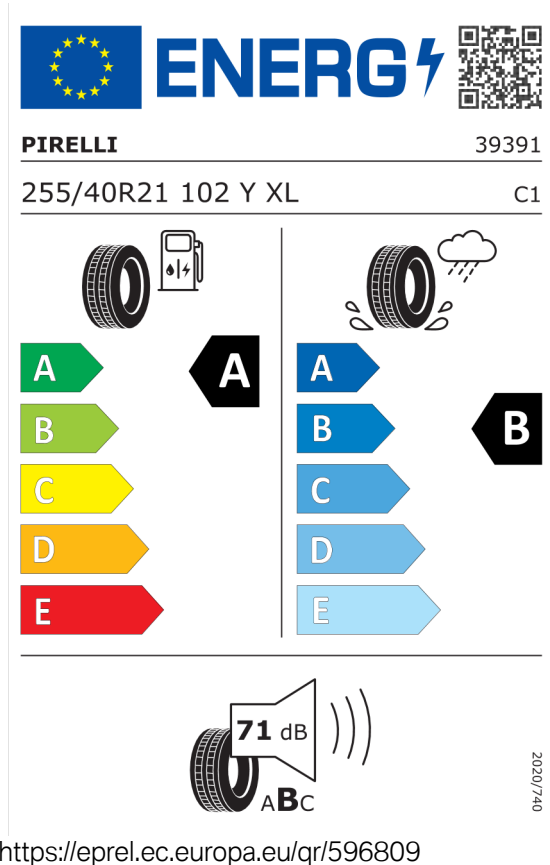

Číslo kalkulácie.
Dátum
Platnosť do

Ponuka
106706
25.04.2024
09.05.2024

EU Energetický štítok pre kolesá

Bridgestone 502403

Pirelli 596809

Číslo kalkulácie.
Dátum
Platnosť do

Ponuka
106706
25.04.2024
09.05.2024

Bridgestone 502763

The image shows the ENERGY label for the Bridgestone 502763 tire. It features the European Union flag and the word "ENERGY" with a lightning bolt icon. A QR code is located to the right. Below the logo, the brand name "Bridgestone" and the number "21884" are displayed. The tire specifications "285/35 R21 105 Y XL" and the class "C1" are listed. The label is divided into two columns: the left column shows fuel consumption with a gas pump icon and a score of "A" (green arrow); the right column shows wet grip with a tire on a wet road icon and a score of "B" (blue arrow). A central black arrow also points to "A". At the bottom, a noise level of "69 dB" is shown with a speaker icon and a score of "ABC" (black arrow). The date "2020/740" is printed vertically on the right side.

<https://eprel.ec.europa.eu/qr/502763>

Pirelli 596810

The image shows the ENERGY label for the Pirelli 596810 tire. It features the European Union flag and the word "ENERGY" with a lightning bolt icon. A QR code is located to the right. Below the logo, the brand name "PIRELLI" and the number "39392" are displayed. The tire specifications "285/35R21 105 Y XL" and the class "C1" are listed. The label is divided into two columns: the left column shows fuel consumption with a gas pump icon and a score of "A" (green arrow); the right column shows wet grip with a tire on a wet road icon and a score of "B" (blue arrow). A central black arrow also points to "A". At the bottom, a noise level of "73 dB" is shown with a speaker icon and a score of "ABC" (black arrow). The date "2020/740" is printed vertically on the right side.