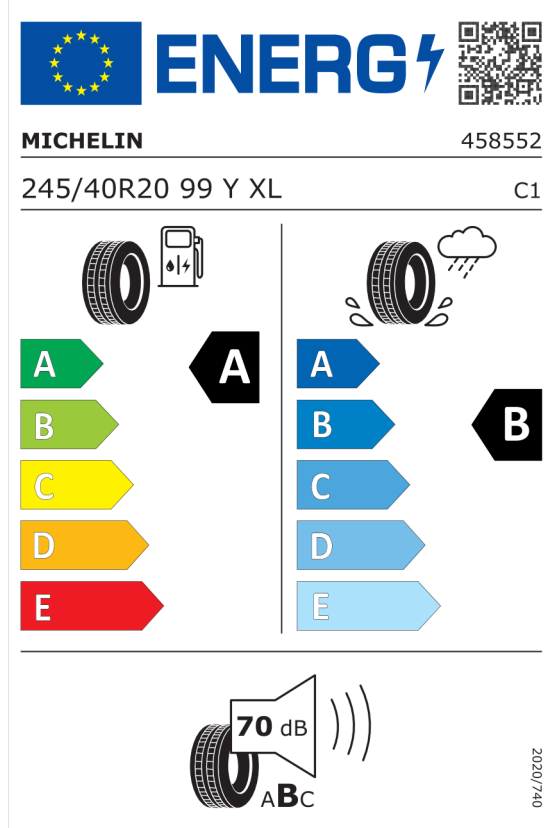

Quotation No. 107062
Date 13.05.2024
Valid until 27.05.2024

EU Energy Label for Wheels

Michelin 991721

<https://eprel.ec.europa.eu/qr/991721>