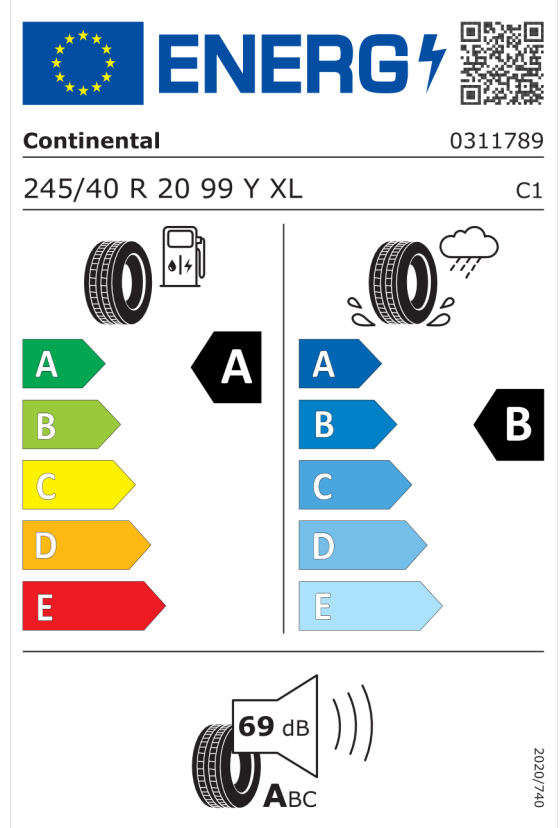

Quotation No. 107062
Date 13.05.2024
Valid until 27.05.2024

EU Energy Label for Wheels

Michelin 991721

<https://eprel.ec.europa.eu/qr/991721>

Continental 659110

<https://eprel.ec.europa.eu/qr/659110>

Quotation