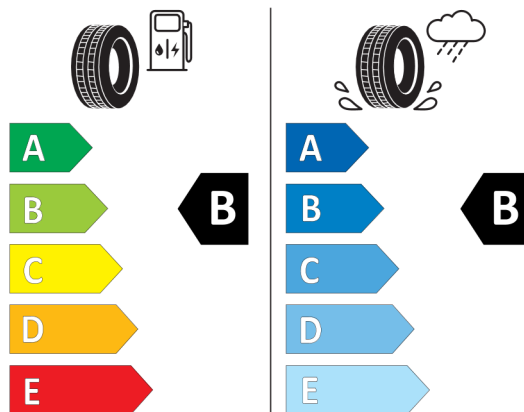

EU Energetický štítok pre kolesá

Goodyear

GOODYEAR 540555

225/40R19 93 Y XL C1

2020/740

<https://eprel.ec.europa.eu/qr/529638>

Bridgestone

BRIDGESTONE 9828

225/40 R19 93 Y XL C1

2020/740

<https://eprel.ec.europa.eu/qr/381411>

Číslo kalkulácie.
Dátum
Platnosť do

Ponuka
91803
30.08.2022
13.09.2022

Pirelli

The image shows a standard EU energy label for tires. It features the European Union flag and the word 'ENERGY' with a lightning bolt icon. A QR code is located to the right. Below this, the brand 'PIRELLI' and the number '27509' are listed. The tire specification '225/40R19 93 Y XL' and the class 'C1' are also present. The label is divided into three sections: 1. Fuel efficiency: A scale from A (green) to E (red) with a 'B' in a black arrow pointing to the right. 2. Wet grip: A scale from A (dark blue) to E (light blue) with a 'B' in a black arrow pointing to the right. 3. Noise level: A speaker icon with '68 dB' and 'ABC' below it. A vertical number '2020/740' is on the right side of the label.