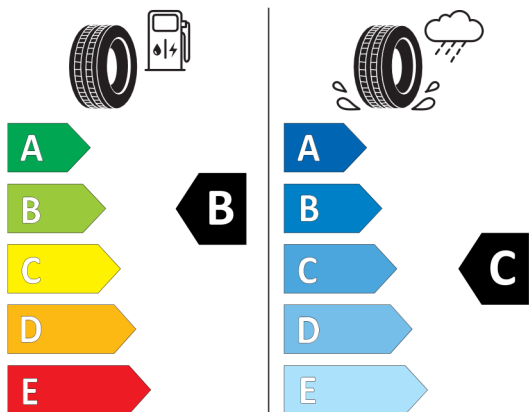

Číslo kalkulácie.
Dátum
Platnosť do

Ponuka
91803
30.08.2022
13.09.2022

EU Energetický štítok pre kolesá

Goodyear

GOODYEAR 540555

225/40R19 93 Y XL C1

2020/740

<https://eprel.ec.europa.eu/qr/529638>