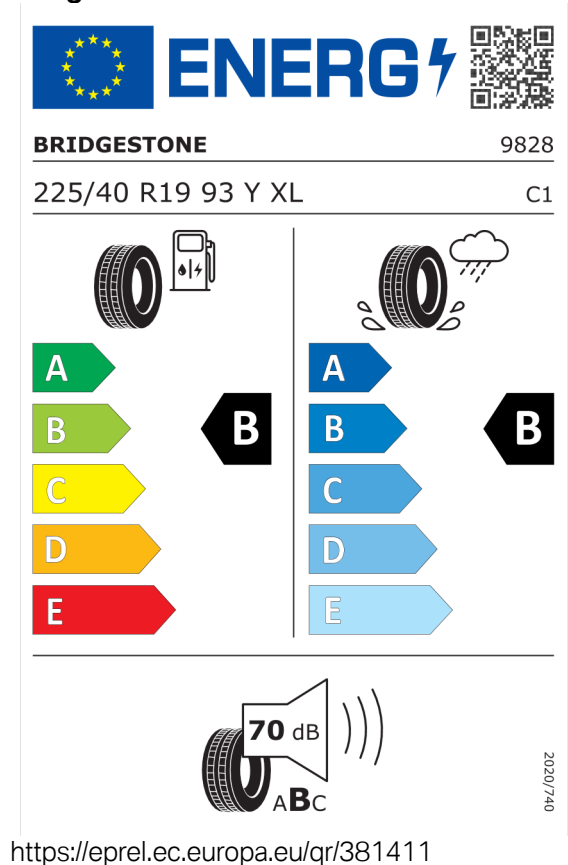

EU Energetický štítok pre kolesá

Goodyear 529638

Bridgestone 381411

Číslo kalkulácie.
Dátum
Platnosť do

Ponuka
106214
09.04.2024
23.04.2024

Pirelli 595518

The image shows the ENERGY label for the Pirelli 595518 tire. At the top left is the European Union flag, followed by the word "ENERGY" in blue with a lightning bolt icon. To the right is a QR code. Below this, the brand name "PIRELLI" is on the left and the number "27509" is on the right. The tire specification "225/40R19 93 Y XL" is on the left and "C1" is on the right. The main part of the label features two sets of energy efficiency scales. The left set, representing fuel consumption, has a scale from A (green) to E (red), with a black arrow pointing to B. The right set, representing wet grip, also has a scale from A (dark blue) to E (light blue), with a black arrow pointing to B. Below these scales is a noise level icon showing a tire and a speaker with "68 dB" and "ABC" below it. A small vertical text "2020/740" is on the right side.

<https://eprel.ec.europa.eu/qr/595518>

Goodyear 529635

The image shows the ENERGY label for the Goodyear 529635 tire. At the top left is the European Union flag, followed by the word "ENERGY" in blue with a lightning bolt icon. To the right is a QR code. Below this, the brand name "GOODYEAR" is on the left and the number "540537" is on the right. The tire specification "255/35R19 96 Y XL" is on the left and "C1" is on the right. The main part of the label features two sets of energy efficiency scales. The left set, representing fuel consumption, has a scale from A (green) to E (red), with a black arrow pointing to B. The right set, representing wet grip, also has a scale from A (dark blue) to E (light blue), with a black arrow pointing to B. Below these scales is a noise level icon showing a tire and a speaker with "69 dB" and "ABC" below it. A small vertical text "2020/740" is on the right side.