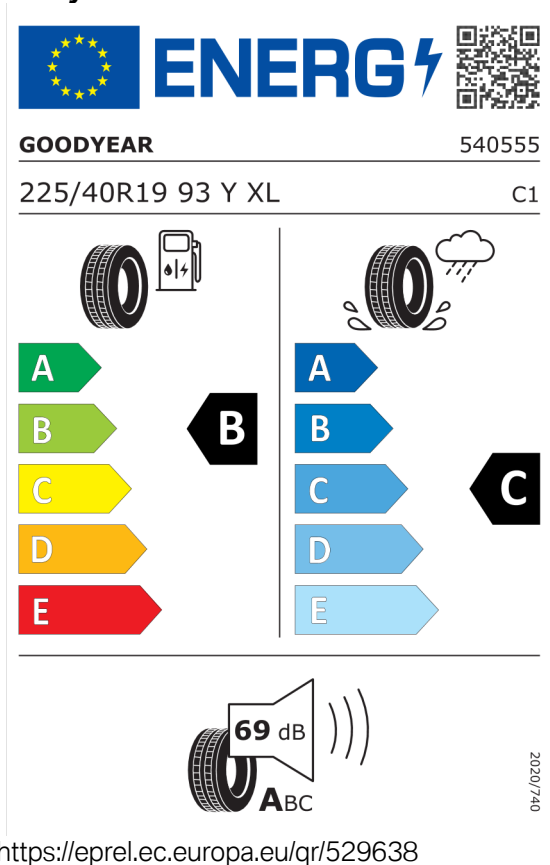

EU Energetický štítok pre kolesá

Goodyear 529638

Bridgestone 381411

Číslo kalkulácie.
Dátum
Platnosť do

Ponuka
106214
09.04.2024
23.04.2024

Pirelli 595518

The image shows the ENERGY label for the Pirelli 595518 tire. At the top left is the European Union flag, followed by the word "ENERGY" in blue with a lightning bolt icon. To the right is a QR code. Below this, the brand name "PIRELLI" is on the left and the number "27509" is on the right. The tire specification "225/40R19 93 Y XL" is on the left and "C1" is on the right. The main part of the label features two sets of energy efficiency scales. The left set, representing fuel consumption, has a scale from A (green) to E (red), with a black arrow pointing to B. The right set, representing wet grip, also has a scale from A (dark blue) to E (light blue), with a black arrow pointing to B. Below these scales is a noise level icon showing a tire and a speaker with "68 dB" and "ABC" below it. A small vertical text "2020/740" is on the right side.

<https://eprel.ec.europa.eu/qr/595518>

Goodyear 529635

The image shows the ENERGY label for the Goodyear 529635 tire. At the top left is the European Union flag, followed by the word "ENERGY" in blue with a lightning bolt icon. To the right is a QR code. Below this, the brand name "GOODYEAR" is on the left and the number "540537" is on the right. The tire specification "255/35R19 96 Y XL" is on the left and "C1" is on the right. The main part of the label features two sets of energy efficiency scales. The left set, representing fuel consumption, has a scale from A (green) to E (red), with a black arrow pointing to B. The right set, representing wet grip, also has a scale from A (dark blue) to E (light blue), with a black arrow pointing to B. Below these scales is a noise level icon showing a tire and a speaker with "69 dB" and "ABC" below it. A small vertical text "2020/740" is on the right side.