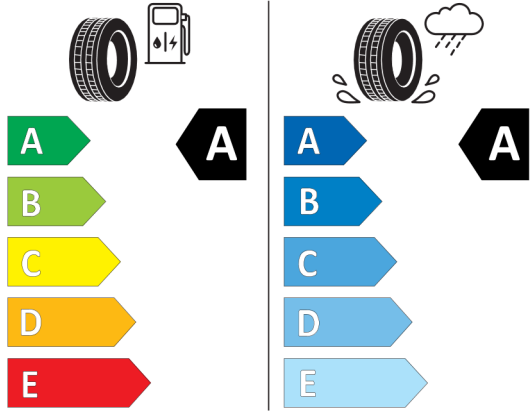

649687

Hankook 1025924

255/40R19 100 Y XL C1

2020/740

<https://eprel.ec.europa.eu/qr/649687>

596421

PIRELLI 37940

255/40R19 100 Y XL C1