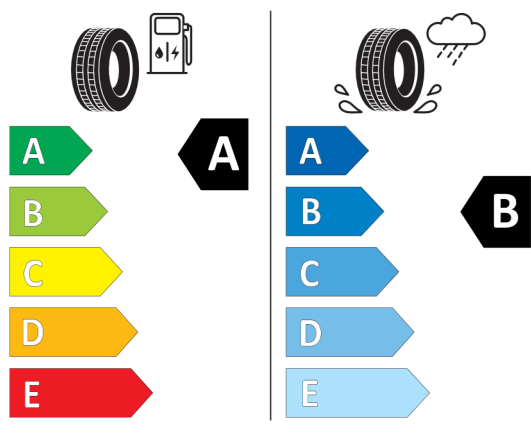

EU Energy Label for Wheels

596423

PIRELLI 37942

245/40R19 98 Y XL C1