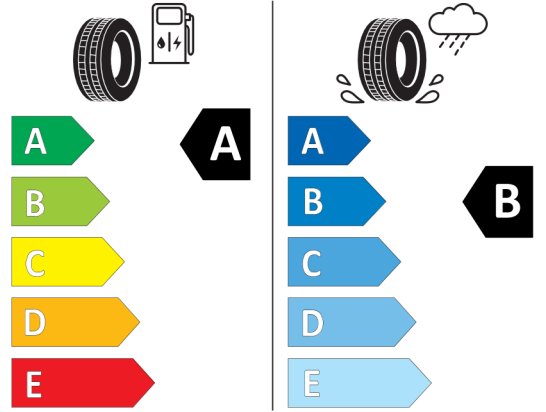

2020/740

<https://eprel.ec.europa.eu/qr/596421>