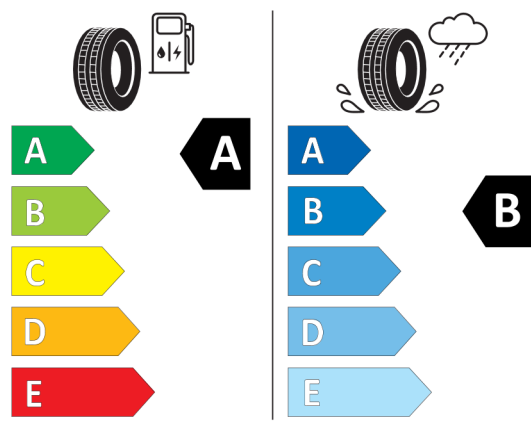

2020/740

<https://eprel.ec.europa.eu/qr/445662>

445663

MICHELIN 855886

255/40R19 100 Y XL C1