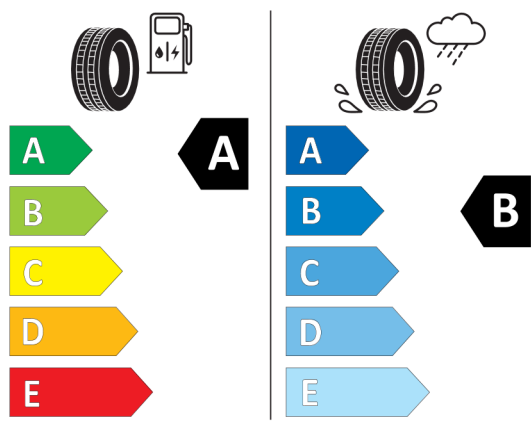

2020/740

<https://eprel.ec.europa.eu/qr/649684>

445662

MICHELIN 142551

245/40R19 98 Y XL C1