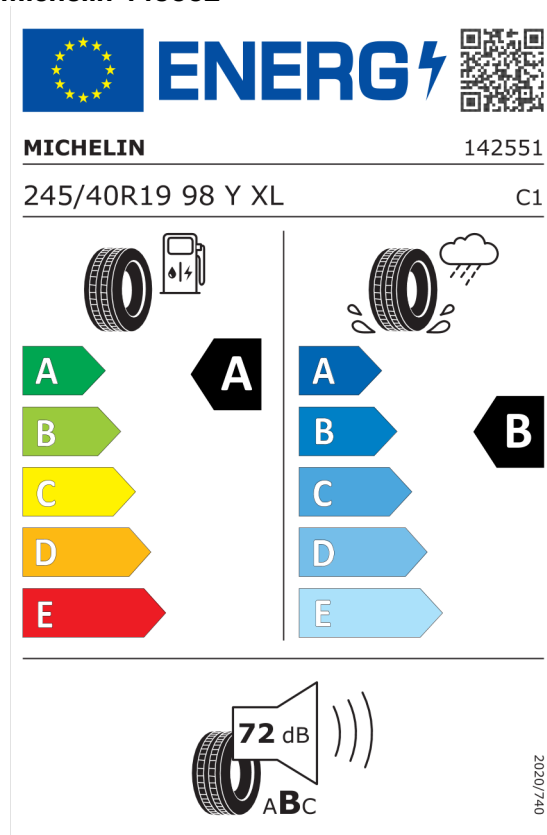

Číslo kalkulácie.  
Dátum  
Platnosť do

**Ponuka**  
105024  
22.02.2024  
07.03.2024

## EU Energetický štítok pre kolesá

### Michelin 445662

<https://eprel.ec.europa.eu/qr/445662>

Číslo kalkulácie.  
Dátum  
Platnosť do

**Ponuka**  
105024  
22.02.2024  
07.03.2024

**Hankook 649684**

The label features the European Union flag and the word "ENERGY" with a lightning bolt icon. A QR code is located to the right. Below the header, the brand "Hankook" and the number "1025923" are listed. The tire specification "245/40R19 98 Y XL" and the class "C1" are shown. The label is divided into two columns: the left column shows fuel consumption efficiency with a green arrow pointing to 'A' and a black arrow pointing to 'A'; the right column shows wet grip efficiency with a blue arrow pointing to 'A' and a black arrow pointing to 'A'. At the bottom, a noise level of 69 dB is indicated with a speaker icon and the letters 'ABC'. A vertical code "2020/740" is on the right side.