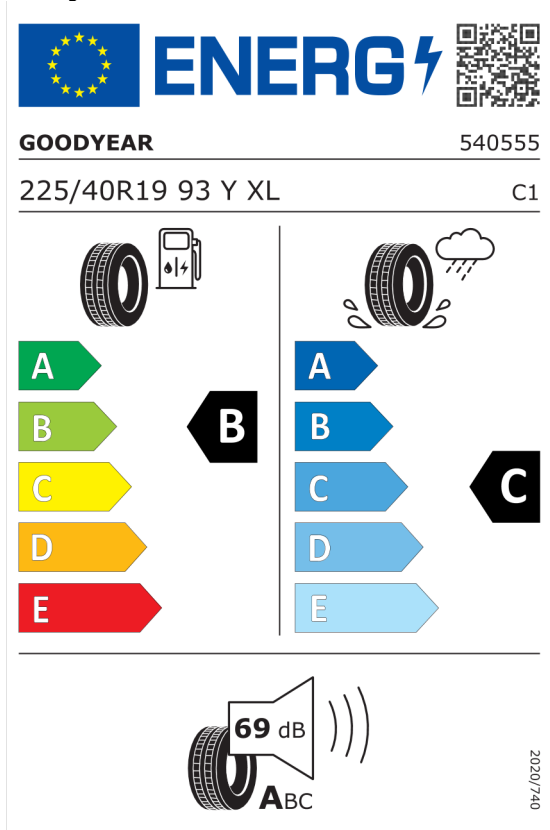

Číslo kalkulácie.
Dátum
Platnosť do

Ponuka
104885
19.02.2024
04.03.2024

EU Energetický štítok pre kolesá

Goodyear 529638

<https://eprel.ec.europa.eu/qr/529638>

Pirelli 595518

<https://eprel.ec.europa.eu/qr/595518>

Číslo kalkulácie.
Dátum
Platnosť do

Ponuka
104885
19.02.2024
04.03.2024

Pirelli 595517

The image shows the ENERGY label for Pirelli 595517. It features the European Union flag and the word "ENERGY" with a lightning bolt icon. A QR code is located to the right. Below the header, the brand "PIRELLI" and the number "27508" are displayed. The tire specification "255/35R19 96 Y XL" and the class "C1" are listed. The label is divided into two columns: the left column shows a fuel pump icon and a tire, with a scale from A (green) to E (red) where B is highlighted; the right column shows a tire with a rain cloud and water, with a scale from A (blue) to E (light blue) where B is highlighted. At the bottom, a speaker icon indicates a noise level of 68 dB with an "ABC" rating. A vertical date "2020/740" is on the right side.

<https://eprel.ec.europa.eu/qr/595517>

Goodyear 529635

The image shows the ENERGY label for Goodyear 529635. It features the European Union flag and the word "ENERGY" with a lightning bolt icon. A QR code is located to the right. Below the header, the brand "GOODYEAR" and the number "540537" are displayed. The tire specification "255/35R19 96 Y XL" and the class "C1" are listed. The label is divided into two columns: the left column shows a fuel pump icon and a tire, with a scale from A (green) to E (red) where B is highlighted; the right column shows a tire with a rain cloud and water, with a scale from A (blue) to E (light blue) where B is highlighted. At the bottom, a speaker icon indicates a noise level of 69 dB with an "ABC" rating. A vertical date "2020/740" is on the right side.