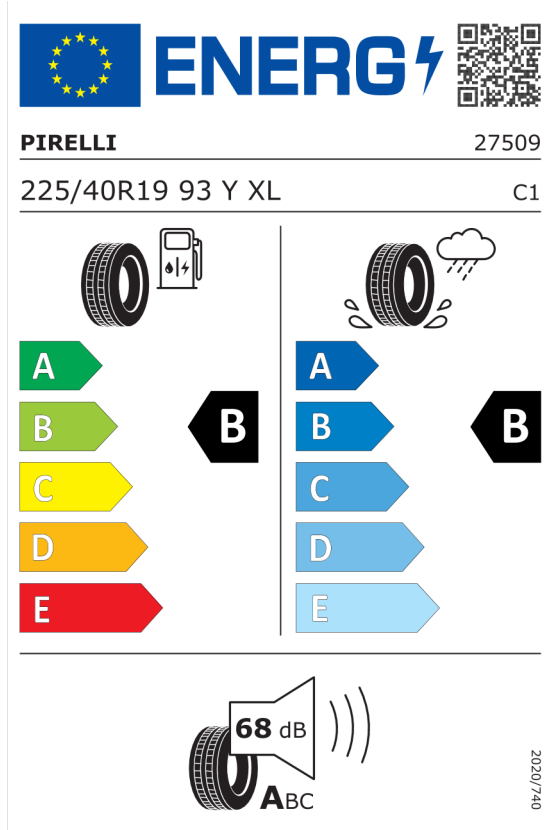

Číslo kalkulácie.
Dátum
Platnosť do

Ponuka
104885
19.02.2024
04.03.2024

EU Energetický štítok pre kolesá

Goodyear 529638

<https://eprel.ec.europa.eu/qr/529638>

Pirelli 595518

<https://eprel.ec.europa.eu/qr/595518>

Číslo kalkulácie.
Dátum
Platnosť do

Ponuka
104885
19.02.2024
04.03.2024

Pirelli 595517

The image shows the ENERGY label for Pirelli 595517. It features the European Union flag and the word "ENERGY" with a lightning bolt icon. A QR code is located to the right. Below the header, the brand "PIRELLI" and the number "27508" are displayed. The tire specification "255/35R19 96 Y XL" and the class "C1" are listed. The label is divided into two columns: the left column shows a fuel pump icon and a tire, with a scale from A (green) to E (red) where B is highlighted; the right column shows a tire with a rain cloud and water, with a scale from A (blue) to E (light blue) where B is highlighted. At the bottom, a speaker icon indicates a noise level of 68 dB with an "ABC" rating. A vertical date "2020/740" is on the right side.

<https://eprel.ec.europa.eu/qr/595517>

Goodyear 529635

The image shows the ENERGY label for Goodyear 529635. It features the European Union flag and the word "ENERGY" with a lightning bolt icon. A QR code is located to the right. Below the header, the brand "GOODYEAR" and the number "540537" are displayed. The tire specification "255/35R19 96 Y XL" and the class "C1" are listed. The label is divided into two columns: the left column shows a fuel pump icon and a tire, with a scale from A (green) to E (red) where B is highlighted; the right column shows a tire with a rain cloud and water, with a scale from A (blue) to E (light blue) where B is highlighted. At the bottom, a speaker icon indicates a noise level of 69 dB with an "ABC" rating. A vertical date "2020/740" is on the right side.