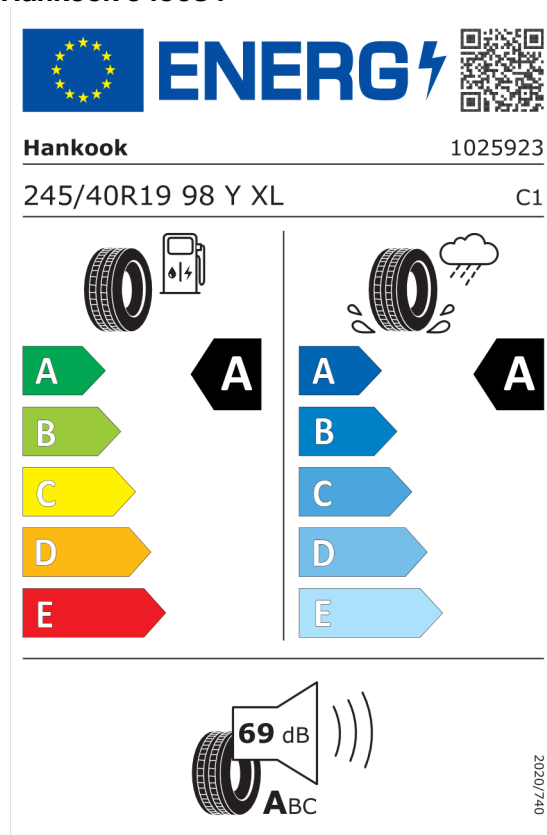

**Ponuka**  
105734  
20.03.2024  
03.04.2024

## EU Energetický štítok pre kolesá

### Hankook 649684

<https://eprel.ec.europa.eu/qr/649684>

**Ponuka**  
Číslo kalkulácie. 105734  
Dátum 20.03.2024  
Platnosť do 03.04.2024

**Michelin 445662**

The label features the European Union flag and the 'ENERG' logo with a lightning bolt. A QR code is located to the right. Below the logo, 'MICHELIN' is written on the left and '142551' on the right. The tire specification '245/40R19 98 Y XL' is on the left and 'C1' on the right. The label is divided into two columns. The left column shows a fuel pump icon and a vertical scale of energy efficiency from A (green) to E (red), with a large black 'A' in the center. The right column shows a wet road icon and a vertical scale of wet grip from A (dark blue) to E (light blue), with a large black 'B' in the center. At the bottom, a noise icon shows a tire and a speaker with '72 dB' and 'ABC' below it. A vertical code '2020/740' is on the right side.