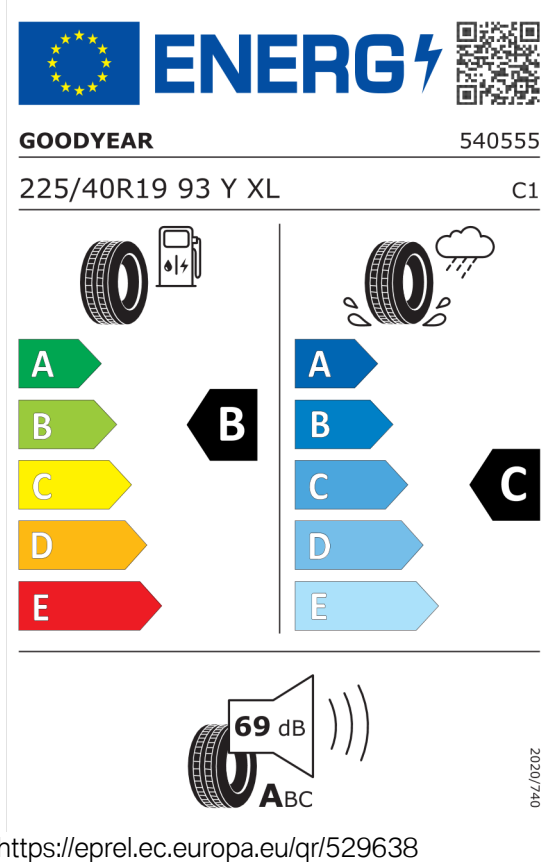

DPH	EUR	14.740,52
-----	------------	------------------

Cena celkom bez DPH	EUR	73.702,48
----------------------------	------------	------------------

Číslo kalkulácie.
Dátum
Platnosť do

Ponuka
99899
24.07.2023
07.08.2023

EU Energetický štítok pre kolesá

Goodyear 529638

Pirelli 595518

Ponuka
Číslo kalkulácie. 99899
Dátum 24.07.2023
Platnosť do 07.08.2023

Bridgestone 381411

BRIDGESTONE 9828

225/40 R19 93 Y XL C1

70 dB
ABC

Číslo kalkulácie.
Dátum
Platnosť do

Ponuka
99899
24.07.2023
07.08.2023

Goodyear 529635

The image shows the ENERGY label for Goodyear 529635. It features the European Union flag and the ENERGY logo with a lightning bolt. A QR code is located to the right. Below the logo, the brand name 'GOODYEAR' and the number '540537' are displayed. The tire specification '255/35R19 96 Y XL' and the class 'C1' are listed. The label is divided into two columns: the left column shows a fuel pump icon and a tire, with a scale from A (green) to E (red) where 'A' is highlighted; the right column shows a tire with a rain cloud and water spray, with a scale from A (blue) to E (light blue) where 'B' is highlighted. At the bottom, a speaker icon indicates a noise level of 69 dB and a scale from A to C where 'A' is highlighted. The date '2020/740' is printed vertically on the right side.