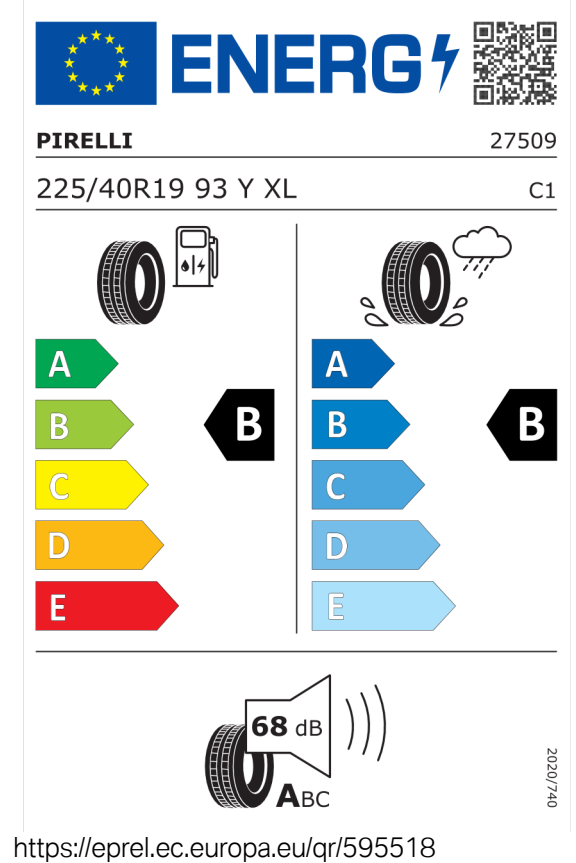

EU Energetický štítok pre kolesá

Goodyear 529638

Pirelli 595518

Ponuka
Číslo kalkulácie. 99899
Dátum 24.07.2023
Platnosť do 07.08.2023

Bridgestone 381411

BRIDGESTONE 9828

225/40 R19 93 Y XL C1

70 dB
ABC

Číslo kalkulácie.
Dátum
Platnosť do

Ponuka
99899
24.07.2023
07.08.2023

Goodyear 529635

The image shows the ENERGY label for Goodyear 529635. It features the European Union flag and the ENERGY logo with a lightning bolt. A QR code is located to the right. Below the logo, the brand name 'GOODYEAR' and the number '540537' are displayed. The tire specification '255/35R19 96 Y XL' and the class 'C1' are listed. The label is divided into two columns: the left column shows a fuel pump icon and a tire, with a scale from A (green) to E (red) where 'A' is highlighted; the right column shows a tire with a rain cloud and water spray, with a scale from A (blue) to E (light blue) where 'B' is highlighted. At the bottom, a speaker icon indicates a noise level of 69 dB and a scale from A to C where 'A' is highlighted. The date '2020/740' is printed vertically on the right side.