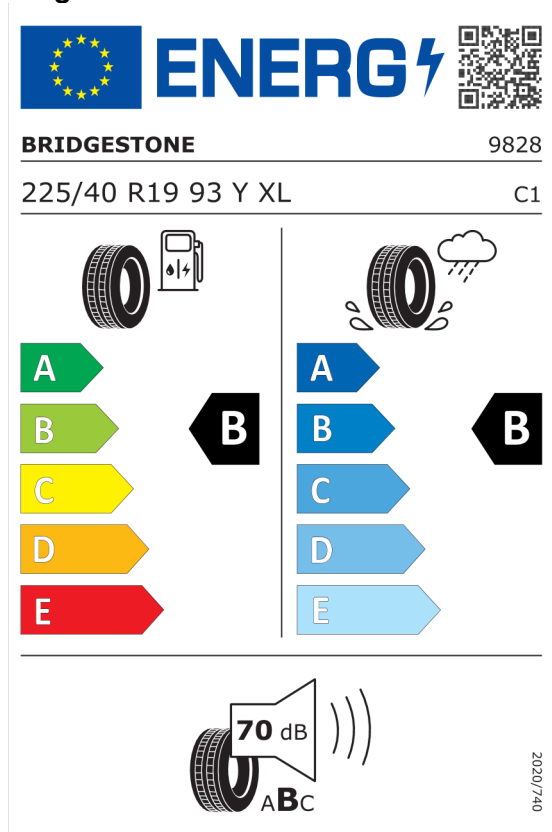

Číslo kalkulácie.
Dátum
Platnosť do

Ponuka
104070
22.01.2024
05.02.2024

EU Energetický štítok pre kolesá

Bridgestone 381411

<https://eprel.ec.europa.eu/qr/381411>