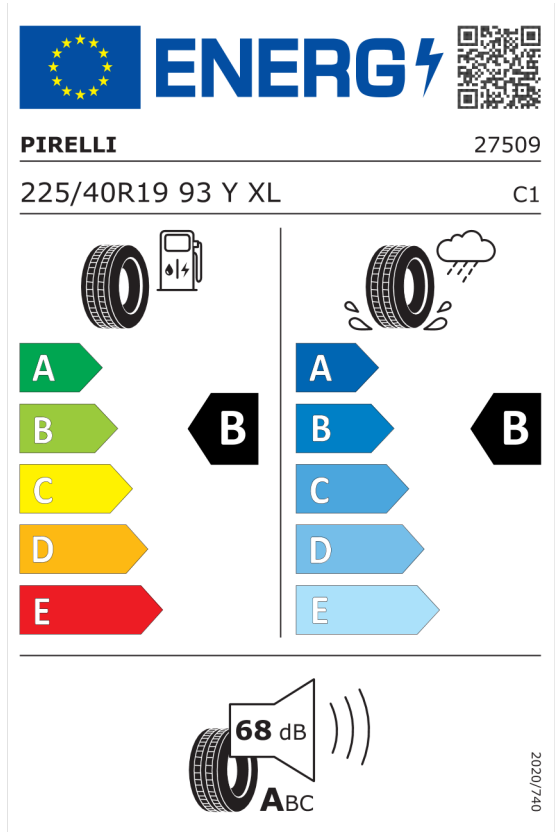

Pirelli 595518

<https://eprel.ec.europa.eu/qr/595518>