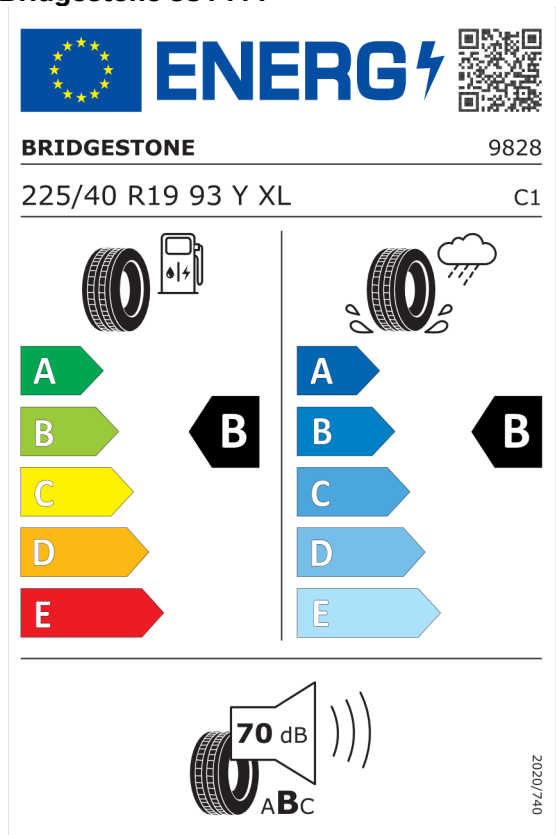

Číslo kalkulácie.
Dátum
Platnosť do

Ponuka
105071
26.02.2024
11.03.2024

EU Energetický štítok pre kolesá

Pirelli 595518

<https://eprel.ec.europa.eu/qr/595518>

Bridgestone 381411

<https://eprel.ec.europa.eu/qr/381411>

Číslo kalkulácie.
Dátum
Platnosť do

Ponuka
105071
26.02.2024
11.03.2024

Goodyear 529638

The label features the European Union flag and the word "ENERGY" with a lightning bolt icon. A QR code is located to the right. Below the header, the brand "GOODYEAR" and the number "540555" are listed. The tire specification "225/40R19 93 Y XL" and the class "C1" are shown. The label is divided into two columns: the left column shows fuel consumption with a gas pump icon and a scale from A (green) to E (red), with a black arrow pointing to B; the right column shows wet grip with a tire on a wet surface icon and a scale from A (dark blue) to E (light blue), with a black arrow pointing to C. At the bottom, a noise icon shows a tire and a speaker with "69 dB" and "ABC" below it. A vertical code "2020/740" is on the right side.

<https://eprel.ec.europa.eu/qr/529638>

Pirelli 595517

The label features the European Union flag and the word "ENERGY" with a lightning bolt icon. A QR code is located to the right. Below the header, the brand "PIRELLI" and the number "27508" are listed. The tire specification "255/35R19 96 Y XL" and the class "C1" are shown. The label is divided into two columns: the left column shows fuel consumption with a gas pump icon and a scale from A (green) to E (red), with a black arrow pointing to B; the right column shows wet grip with a tire on a wet surface icon and a scale from A (dark blue) to E (light blue), with a black arrow pointing to B. At the bottom, a noise icon shows a tire and a speaker with "68 dB" and "ABC" below it. A vertical code "2020/740" is on the right side.