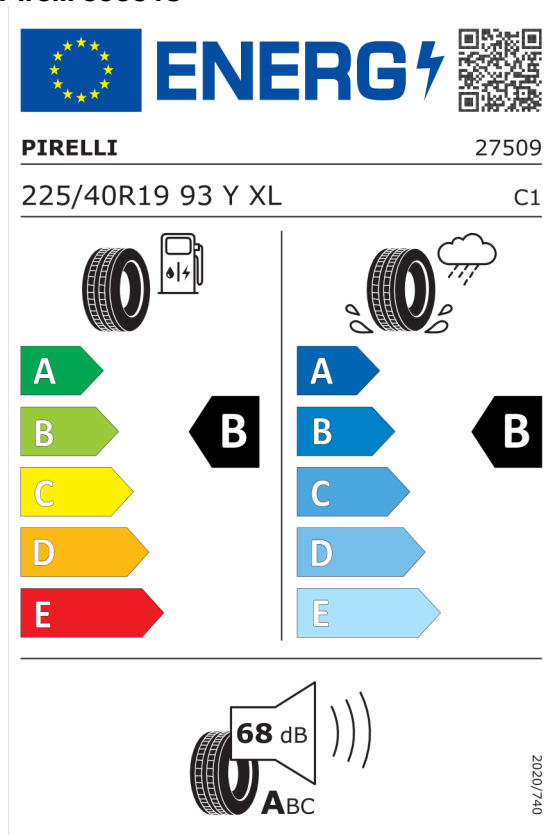

Číslo kalkulácie.
Dátum
Platnosť do

Ponuka
105071
26.02.2024
11.03.2024

EU Energetický štítok pre kolesá

Pirelli 595518

<https://eprel.ec.europa.eu/qr/595518>