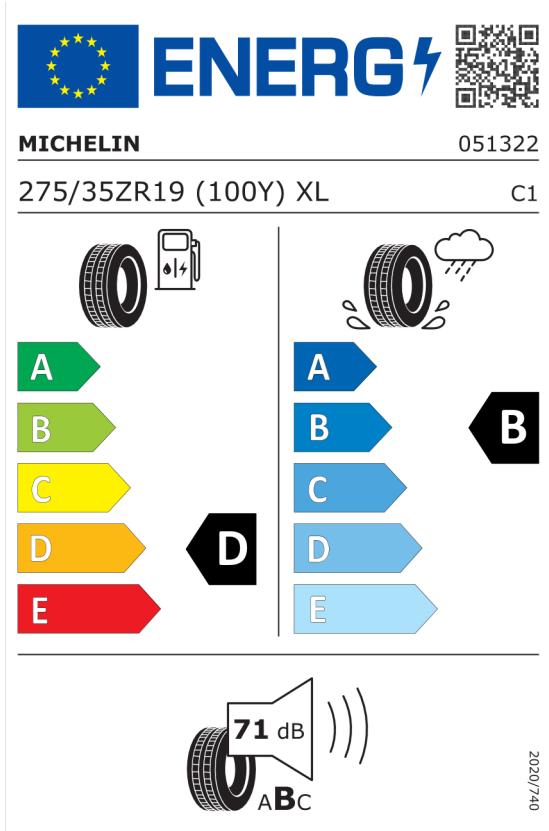

Číslo kalkulácie.
Dátum
Platnosť do

Ponuka
104295
30.01.2024
13.02.2024

Michelin 408484

<https://eprel.ec.europa.eu/qr/408484>