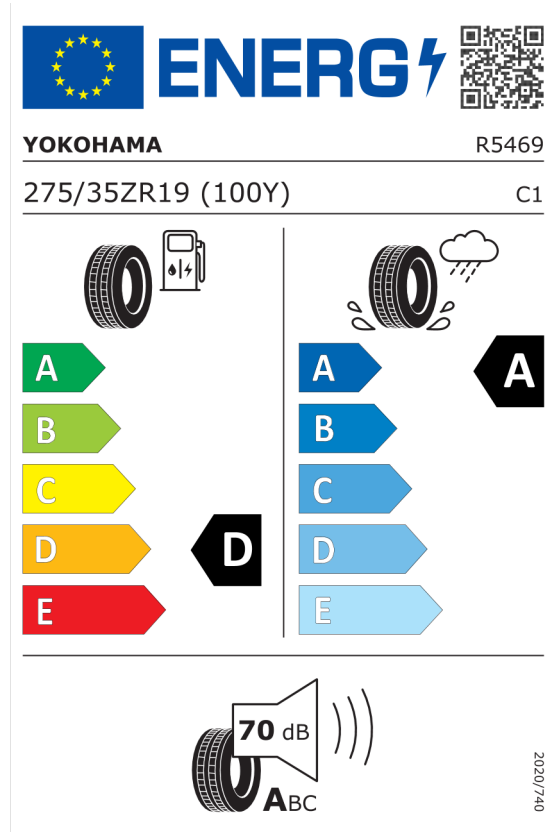

Číslo kalkulácie.
Dátum
Platnosť do

Ponuka
104295
30.01.2024
13.02.2024

EU Energetický štítok pre kolesá

Pirelli 595975

<https://eprel.ec.europa.eu/qr/595975>

Yokohama 1123241

<https://eprel.ec.europa.eu/qr/1123241>

Ponuka
104295
30.01.2024
13.02.2024

Michelin 411719

The ENERGY label for Michelin 411719 features the European Union flag and the word "ENERGY" with a lightning bolt icon. A QR code is located to the right. Below the header, the brand "MICHELIN" and the number "701861" are displayed. The tire specification "285/30ZR20 (99Y) XL" and the class "C1" are shown. The label is divided into two columns: the left column shows fuel consumption with a gas pump icon and a scale from A (green) to E (red), with a black arrow pointing to D; the right column shows wet grip with a tire on a wet surface icon and a scale from A (dark blue) to E (light blue), with a black arrow pointing to B. At the bottom, a noise icon shows a tire and a speaker with "73 dB" and "ABC" below it. A vertical code "2020/740" is on the right side.

<https://eprel.ec.europa.eu/qr/411719>

Pirelli 595977

The ENERGY label for Pirelli 595977 features the European Union flag and the word "ENERGY" with a lightning bolt icon. A QR code is located to the right. Below the header, the brand "PIRELLI" and the number "32587" are displayed. The tire specification "285/30ZR20 (99Y) XL" and the class "C1" are shown. The label is divided into two columns: the left column shows fuel consumption with a gas pump icon and a scale from A (green) to E (red), with a black arrow pointing to D; the right column shows wet grip with a tire on a wet surface icon and a scale from A (dark blue) to E (light blue), with a black arrow pointing to B. At the bottom, a noise icon shows a tire and a speaker with "73 dB" and "ABC" below it. A vertical code "2020/740" is on the right side.