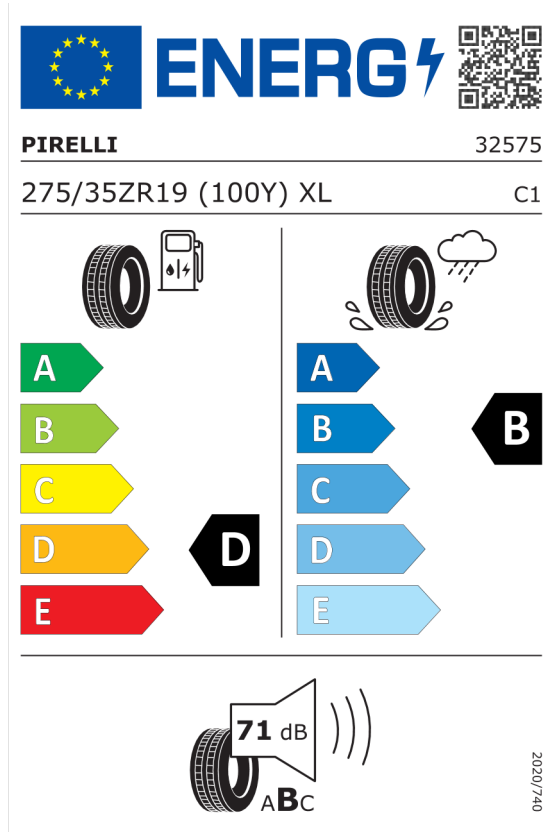

Číslo kalkulácie.
Dátum
Platnosť do

Ponuka
104295
30.01.2024
13.02.2024

EU Energetický štítok pre kolesá

Pirelli 595975

<https://eprel.ec.europa.eu/qr/595975>