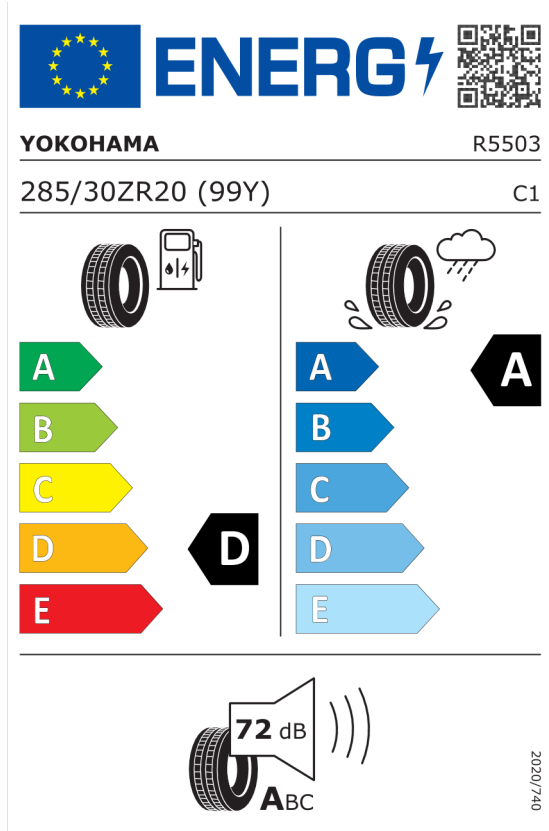

Yokohama 1123242

<https://eprel.ec.europa.eu/qr/1123242>