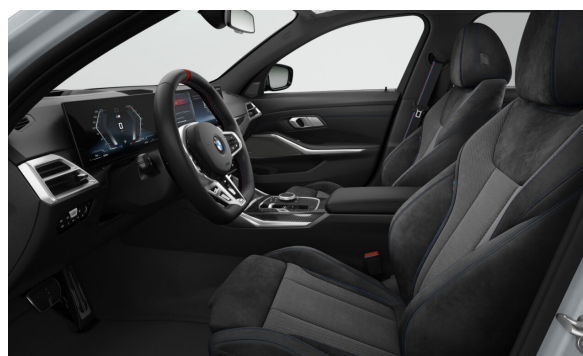

INTERIOR.

		Gross Price EUR
FEPMI	M PerformTex black M piping	0,00
S04MC	M interior trim finishers Carbon Fibre	620,00

PACKAGES & OPTIONAL EQUIPMENT.

		Gross Price EUR
S0248	Steering-wheel heating	279,00
S0258	Tyres with emergency-run system	0,00
S02VF	Adaptive M suspension	517,00
S033B	M Sport package Pro	1.189,00
	S03M2 M Sport brake, red high-gloss	0,00
	S03MF M Lights Shadowline	0,00
	S04GQ M seat belts	0,00
	S07M9 M high-gloss Shadowline with extended contents	0,00
S03AC	Trailer tow hitch	1.137,00
S03KA	Acoustic glazing	207,00
S0418	Luggage-compartment package	455,00
S0491	Backrest width adjustment, driver	0,00
S04U0	Galvanic embellisher for controls	103,00
S0552	Adaptive LED headlights	879,00