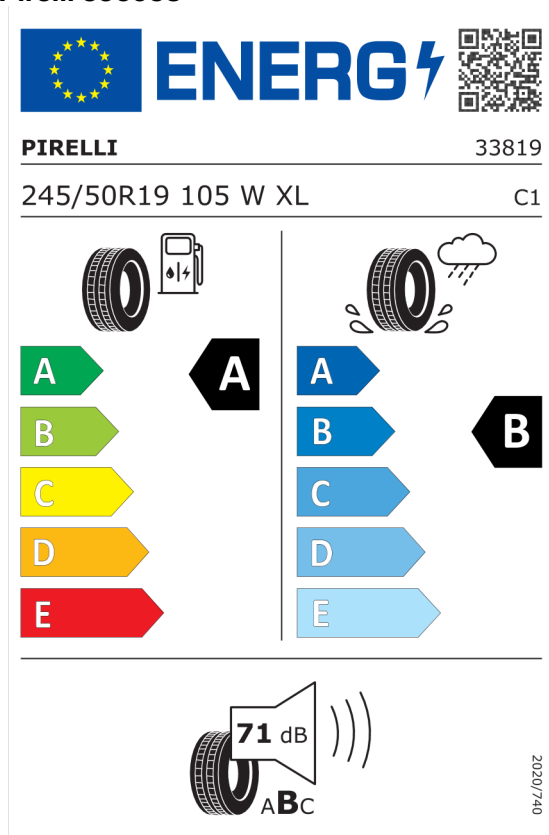

Číslo kalkulácie.
Dátum
Platnosť do

Ponuka
106210
09.04.2024
23.04.2024

EU Energetický štítok pre kolesá

Pirelli 596053

<https://eprel.ec.europa.eu/qr/596053>