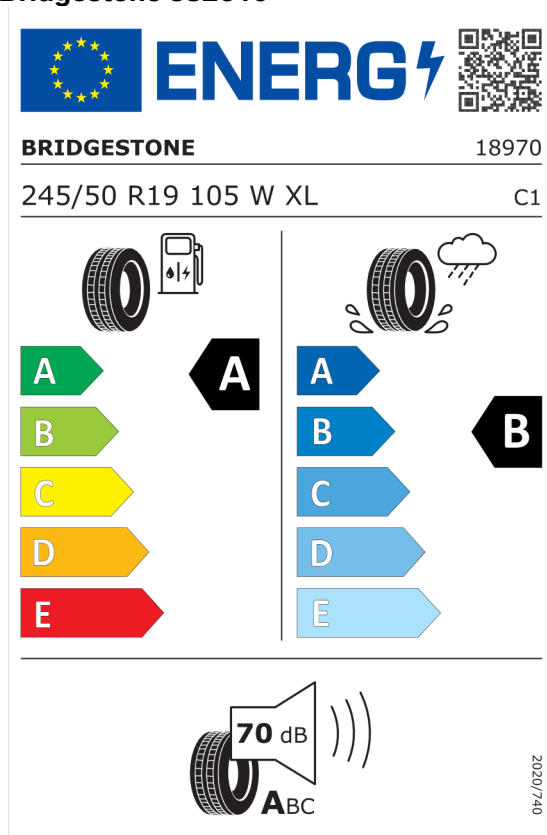

Ponuka
106210
09.04.2024
23.04.2024

EU Energetický štítok pre kolesá

Pirelli 596053

<https://eprel.ec.europa.eu/qr/596053>

Bridgestone 382610

<https://eprel.ec.europa.eu/qr/382610>

Číslo kalkulácie.
Dátum
Platnosť do

Ponuka
106210
09.04.2024
23.04.2024

Michelin 410016

The ENERGY label for Michelin 410016 features the European Union flag and the ENERGY logo. It includes a QR code and the following information: MICHELIN 356061, 245/50R19 105 W XL C1. The label is divided into two columns. The left column shows a fuel pump icon and a tire, with a large black arrow pointing to 'A' on a scale from A (green) to E (red). The right column shows a tire with a rain cloud and water spray, with a large black arrow pointing to 'B' on a scale from A (blue) to E (light blue). At the bottom, a tire is shown with a speaker icon and '70 dB' written inside, with 'ABC' below it. The year '2020/740' is printed vertically on the right side.

<https://eprel.ec.europa.eu/qr/410016>

Bridgestone 382611

The ENERGY label for Bridgestone 382611 features the European Union flag and the ENERGY logo. It includes a QR code and the following information: BRIDGESTONE 19745, 245/50 R19 105 W XL C1. The label is divided into two columns. The left column shows a fuel pump icon and a tire, with a large black arrow pointing to 'A' on a scale from A (green) to E (red). The right column shows a tire with a rain cloud and water spray, with a large black arrow pointing to 'B' on a scale from A (blue) to E (light blue). At the bottom, a tire is shown with a speaker icon and '71 dB' written inside, with 'ABC' below it. The year '2020/740' is printed vertically on the right side.