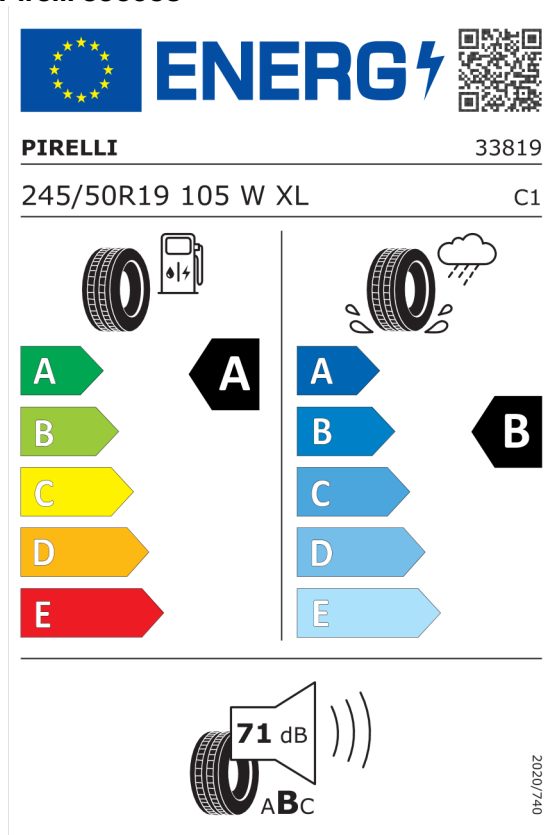

Číslo kalkulácie.
Dátum
Platnosť do

Ponuka
102411
09.11.2023
23.11.2023

EU Energetický štítok pre kolesá

Pirelli 596053

<https://eprel.ec.europa.eu/qr/596053>