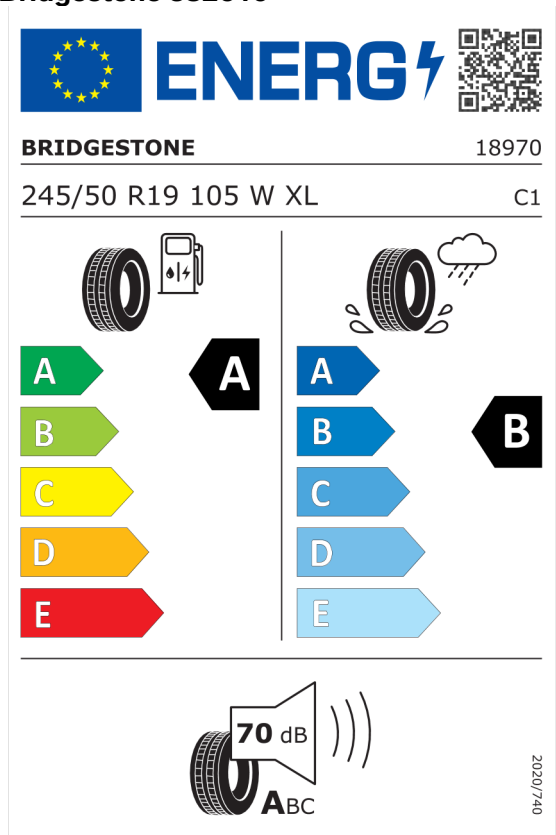

Ponuka
102411
09.11.2023
23.11.2023

EU Energetický štítok pre kolesá

Pirelli 596053

<https://eprel.ec.europa.eu/qr/596053>

Bridgestone 382610

<https://eprel.ec.europa.eu/qr/382610>

Číslo kalkulácie. 102411
Dátum 09.11.2023
Platnosť do 23.11.2023

Michelin 410016

The label features the European Union flag and the word "ENERGY" with a lightning bolt icon. A QR code is located to the right. Below the logo, the text "MICHELIN" and "356061" are displayed. The tire specification "245/50R19 105 W XL" and the class "C1" are listed. The label is divided into two columns: the left column shows a fuel pump icon and a tire, with a scale of energy efficiency from A (green) to E (red), where A is highlighted; the right column shows a tire with a rain cloud and water spray, with a scale of wet grip from A (dark blue) to E (light blue), where B is highlighted. At the bottom, a noise icon shows a tire and a speaker with "70 dB" and "ABC" below it. A vertical code "2020/740" is on the right side.

<https://eprel.ec.europa.eu/qr/410016>

Bridgestone 382611

The label features the European Union flag and the word "ENERGY" with a lightning bolt icon. A QR code is located to the right. Below the logo, the text "BRIDGESTONE" and "19745" are displayed. The tire specification "245/50 R19 105 W XL" and the class "C1" are listed. The label is divided into two columns: the left column shows a fuel pump icon and a tire, with a scale of energy efficiency from A (green) to E (red), where A is highlighted; the right column shows a tire with a rain cloud and water spray, with a scale of wet grip from A (dark blue) to E (light blue), where B is highlighted. At the bottom, a noise icon shows a tire and a speaker with "71 dB" and "ABC" below it. A vertical code "2020/740" is on the right side.