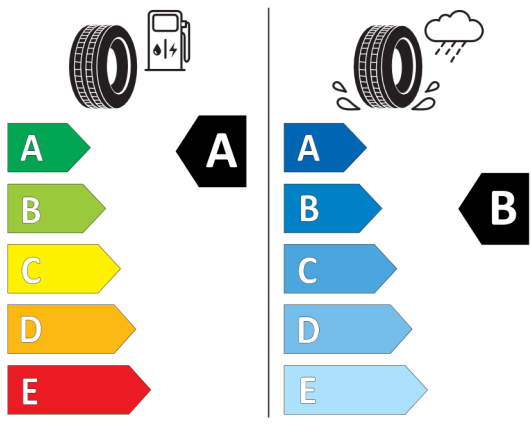

Číslo kalkulácie.
Dátum
Platnosť do

Ponuka
102775
23.11.2023
07.12.2023

EU Energetický štítok pre kolesá

Pirelli 596053

PIRELLI 33819

245/50R19 105 W XL C1

2020/740

<https://eprel.ec.europa.eu/qr/596053>