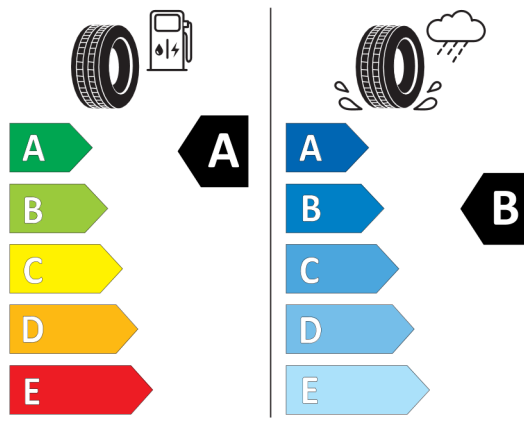

245/50 R19 105 W XL C1

2020/740

<https://eprel.ec.europa.eu/qr/382610>

Číslo kalkulácie.
Dátum
Platnosť do

Ponuka
102775
23.11.2023
07.12.2023

Michelin 410016

The ENERGY label for Michelin 410016 features the European Union flag and the word "ENERGY" with a lightning bolt icon. A QR code is located to the right. Below the header, the brand name "MICHELIN" and the number "356061" are displayed. The tire specification "245/50R19 105 W XL" and the class "C1" are listed. The label is divided into two columns: the left column shows a fuel pump icon and a tire, with a scale from A (green) to E (red) and a large black arrow pointing to "A"; the right column shows a tire with a rain cloud and water spray, with a scale from A (blue) to E (light blue) and a large black arrow pointing to "B". At the bottom, a speaker icon indicates a noise level of 70 dB, with a scale from A to C. The date "2020/740" is printed vertically on the right side.