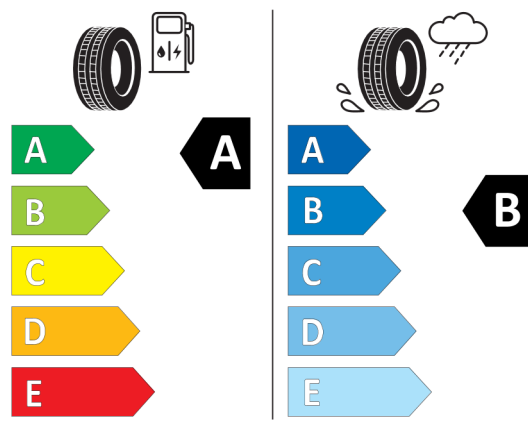

2020/740

<https://eprel.ec.europa.eu/qr/519726>

382585

BRIDGESTONE 23549

245/45 R20 103 W XL C1