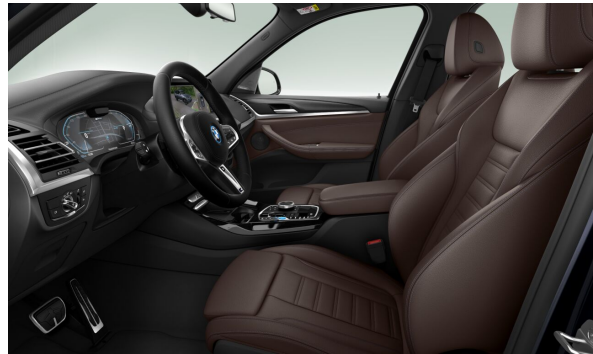

INTERIOR.

Price incl. VAT in EUR

FMAMU	Leather 'Vernasca' Mocha with decor stitching (BK)	0,00
S04KN	M int.trim fin. Aluminium Rhombicle dark w.highlight trim finisher Pearl Chrome	155,00

OPTIONS.

		Price incl. VAT in EUR
S0248	Steering-wheel heating	279,00
S02VF	Adaptive M suspension	506,00
S03DE	Deletion of specific exterior design contents	0,00
S0420	Sun protection glazing	548,00
S05AZ	BMW Laserlight	1.757,00
S06DR	BMW Drive Recorder	207,00
S07EZ	Impressive	7.514,00
S02PA	Locking wheel bolts	0,00
S02VC	Tyre repair kit	0,00
S0322	Comfort access system	0,00
S03KA	Acoustic glazing	0,00
S03MC	M roof rails high-gloss Shadowline	0,00
S0413	Luggage-compartment net	0,00
S0430	Interior and exterior mirror package	0,00
S0481	Sport seats for driver and front passenger	0,00
S0488	Lumbar support	0,00
S0491	Backrest width adjustment, driver	0,00
S0494	Seat heating for driver and front passenger	0,00
S04V1	BMW IconicSounds Electric	0,00
S05DA	Front passenger airbag deactivation	0,00
S05DN	Parking Assistant Plus	0,00
S0610	Head-Up Display	0,00
S0688	Harman Kardon Surround Sound System	0,00
S06U8	BMW Gesture Control	0,00
S0760	M high-gloss Shadowline	0,00
S0775	M headliner anthracite	0,00
S07M9	M high-gloss Shadowline with extended contents	207,00