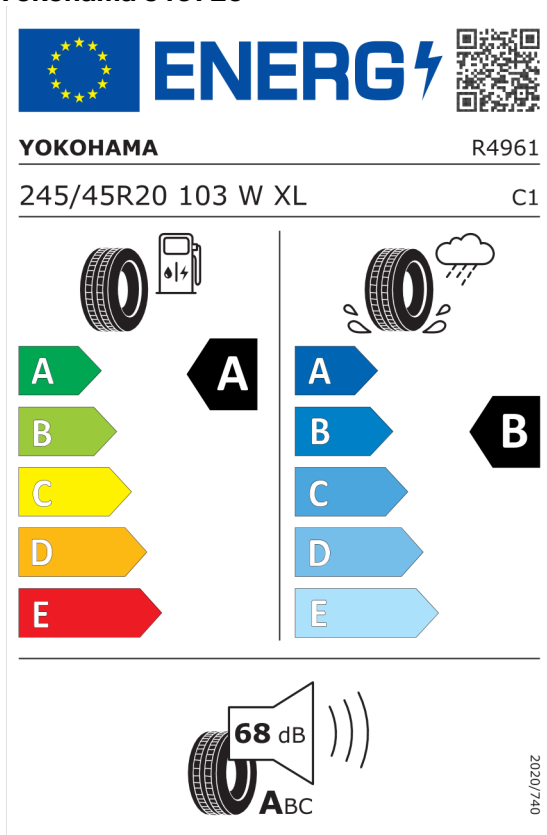

Číslo kalkulácie.
Dátum
Platnosť do

Ponuka
104913
20.02.2024
05.03.2024

EU Energetický štítok pre kolesá

Yokohama 519726

<https://eprel.ec.europa.eu/qr/519726>