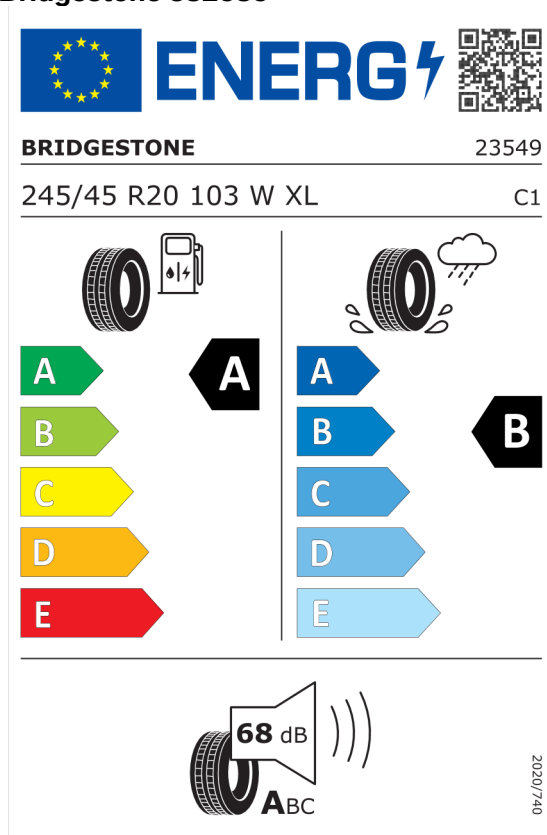

Bridgestone 382585

<https://eprel.ec.europa.eu/qr/382585>